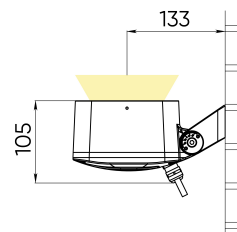

Light color	Amber
CRI	
Color binning	±3 nm
Optics, degrees	15
Delivered lumens, lm	1 650
Voltage, V	230 AC 50 Hz
Wattage, W	28
Power factor	> 0,9
Electric class	I (first)
Protection class	IP66
Operating temperature, degrees C	-40 ... +55
IK rating	IK09
Control, protocols	On/Off
Control, pixel size	
Lifespan, hours	Not less than 50 000
Warranty, years	5
Dimensions, mm	206x206x105
Weight, kg	3,5
Content of delivery	luminaire, package, passport, mounting instructions

Standard RAL colors

1015	1001	8004	8017
9005	7016	9006	9003

Standard coating type
moire