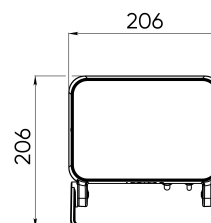

Light color	Amber
CRI	
Color binning	±3 nm
Optics, degrees	15
Delivered lumens, lm	1 650
Voltage, V	230 AC 50 Hz
Wattage, W	28
Power factor	> 0,9
Electric class	I (first)
Protection class	IP66
Operating temperature, degrees C	-40 ... +55
IK rating	IK09
Control, protocols	On/Off
Control, pixel size	
Lifespan, hours	Not less than 50 000
Warranty, years	5
Dimensions, mm	206x206x105
Weight, kg	3,5
Content of delivery	luminaire, package, passport, mounting instructions

Standard RAL colors

1015	1001	8004	8017
9005	7016	9006	9003

Standard coating type
moire