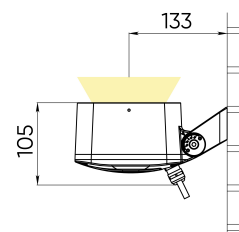

Standard RAL colors

Standard coating type

moire

Light color	White 3000 K
CRI	> 80
Color binning	2 MacAdam steps
Optics, degrees	35x105
Delivered lumens, lm	1 800
Voltage, V	230 AC 50 Hz
Wattage, W	28
Power factor	> 0,9
Electric class	I (first)
Protection class	IP66
Operating temperature, degrees C	-40 ... +55
IK rating	IK09
Control, protocols	On/Off
Control, pixel size	
Lifespan, hours	Not less than 50 000
Warranty, years	5
Dimensions, mm	206x206x105
Weight, kg	3,5
Content of delivery	luminaire, package, passport, mounting instructions

BOX-03-75 - for the pole, static

grids

BOX-01-030 - 20 cells, 30 mm height

BOX-02-050 - 6 cells, 50 mm height

tubes

BOX-01-090 - 90 mm height

BOX-01-140 - 140 mm height

louvres