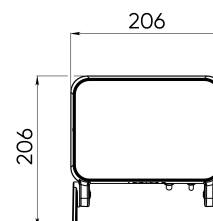

Standard RAL colors

Standard coating type

moire

Light color	White 3000 K
CRI	> 80
Color binning	2 MacAdam steps
Optics, degrees	35x105
Delivered lumens, lm	1 800
Voltage, V	230 AC 50 Hz
Wattage, W	28
Power factor	> 0,9
Electric class	I (first)
Protection class	IP66
Operating temperature, degrees C	-40 ... +55
IK rating	IK09
Control, protocols	On/Off
Control, pixel size	
Lifespan, hours	Not less than 50 000
Warranty, years	5
Dimensions, mm	206x206x105
Weight, kg	3,5
Content of delivery	luminaire, package, passport, mounting instructions

BOX-03-75 - for the pole, static

grids

BOX-01-030 - 20 cells, 30 mm height

BOX-02-050 - 6 cells, 50 mm height

tubes

BOX-01-090 - 90 mm height

BOX-01-140 - 140 mm height

louvres