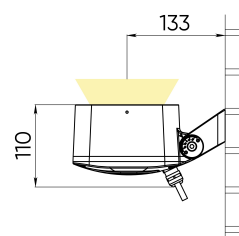

Light color	red + green + blue + amber	
CRI		
Color binning	±3 nm	
Optics, degrees	10a30	
Delivered lumens, lm	Red	450
	Green	700
	Blue	270
	Amber	550
	All On	1 000
Voltage, V	230 AC 50 Hz	
Wattage, W	31	
Power factor	> 0,9	
Electric class	I (first)	
Protection class	IP66	
Operating temperature, degrees C	-40 ... +55	
IK rating	IK09	
Control, protocols	DMX-512 + RDM	
Control, pixel size	1 luminaire = 1 pixel	
Lifespan, hours	Not less than 50 000	
Warranty, years	5	
Dimensions, mm	206x206x110	
Weight, kg	3,5	
Content of delivery	luminaire, package, passport, mounting instructions	

Standard RAL colors

1015	1001	8004	8017
9005	7016	9006	9003

Standard coating type
moire