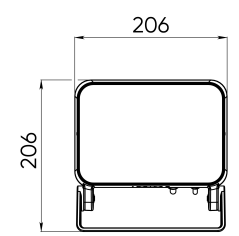

Light color	red + green + blue + amber	
CRI		
Color binning	±3 nm	
Optics, degrees	10a30	
Delivered lumens, lm	Red	450
	Green	700
	Blue	270
	Amber	550
	All On	1 000
Voltage, V	230 AC 50 Hz	
Wattage, W	31	
Power factor	> 0,9	
Electric class	I (first)	
Protection class	IP66	
Operating temperature, degrees C	-40 ... +55	
IK rating	IK09	
Control, protocols	DMX-512 + RDM	
Control, pixel size	1 luminaire = 1 pixel	
Lifespan, hours	Not less than 50 000	
Warranty, years	5	
Dimensions, mm	206x206x110	
Weight, kg	3,5	
Content of delivery	luminaire, package, passport, mounting instructions	

Standard RAL colors

1015	1001	8004	8017
9005	7016	9006	9003

Standard coating type
moire