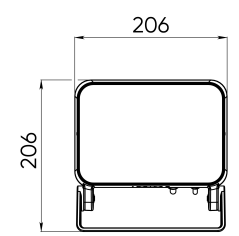

Light color	red + green + blue + amber	
CRI		
Color binning	±3 nm	
Optics, degrees	35x105	
Delivered lumens, lm	Red	330
	Green	500
	Blue	200
	Amber	390
	All On	700
Voltage, V	230 AC 50 Hz	
Wattage, W	31	
Power factor	> 0,9	
Electric class	I (first)	
Protection class	IP66	
Operating temperature, degrees C	-40 ... +55	
IK rating	IK09	
Control, protocols	DMX-512 + RDM	
Control, pixel size	1 luminaire = 1 pixel	
Lifespan, hours	Not less than 50 000	
Warranty, years	5	
Dimensions, mm	206x206x110	
Weight, kg	3,5	
Content of delivery	luminaire, package, passport, mounting instructions	

Standard RAL colors

1015	1001	8004	8017
9005	7016	9006	9003

Standard coating type
moire