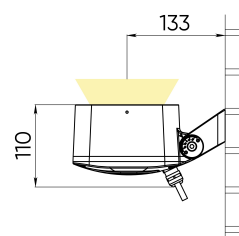

Light color	red + green + blue + amber	
CRI		
Color binning	±3 nm	
Optics, degrees	35x105	
Delivered lumens, lm	Red	330
	Green	500
	Blue	200
	Amber	390
	All On	700
Voltage, V	230 AC 50 Hz	
Wattage, W	31	
Power factor	> 0,9	
Electric class	I (first)	
Protection class	IP66	
Operating temperature, degrees C	-40 ... +55	
IK rating	IK09	
Control, protocols	DMX-512 + RDM	
Control, pixel size	1 luminaire = 1 pixel	
Lifespan, hours	Not less than 50 000	
Warranty, years	5	
Dimensions, mm	206x206x110	
Weight, kg	3,5	
Content of delivery	luminaire, package, passport, mounting instructions	

Standard RAL colors

1015	1001	8004	8017
9005	7016	9006	9003

Standard coating type
moire