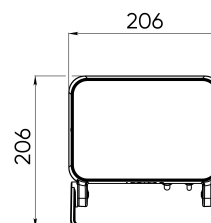

Light color	Blue
CRI	
Color binning	±3 nm
Optics, degrees	125
Delivered lumens, lm	1 000
Voltage, V	230 AC 50 Hz
Wattage, W	50
Power factor	> 0,9
Electric class	I (first)
Protection class	IP66
Operating temperature, degrees C	-40 ... +55
IK rating	IK09
Control, protocols	On/Off
Control, pixel size	
Lifespan, hours	Not less than 50 000
Warranty, years	5
Dimensions, mm	206x206x105
Weight, kg	3,5
Content of delivery	luminaire, package, passport, mounting instructions

Standard RAL colors

1015	1001	8004	8017
9005	7016	9006	9003

Standard coating type
moire