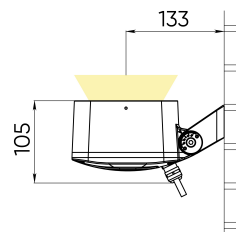

Light color	Blue
CRI	
Color binning	±3 nm
Optics, degrees	125
Delivered lumens, lm	1 000
Voltage, V	230 AC 50 Hz
Wattage, W	50
Power factor	> 0,9
Electric class	I (first)
Protection class	IP66
Operating temperature, degrees C	-40 ... +55
IK rating	IK09
Control, protocols	On/Off
Control, pixel size	
Lifespan, hours	Not less than 50 000
Warranty, years	5
Dimensions, mm	206x206x105
Weight, kg	3,5
Content of delivery	luminaire, package, passport, mounting instructions

Standard RAL colors

1015	1001	8004	8017
9005	7016	9006	9003

Standard coating type
moire