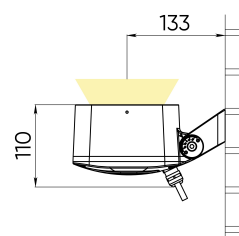

Light color	red + green + blue + amber	
CRI		
Color binning	±3 nm	
Optics, degrees	9a10	
Delivered lumens, lm	Red	750
	Green	1 200
	Blue	450
	Amber	900
	All On	1 650
Voltage, V	230 AC 50 Hz	
Wattage, W	50	
Power factor	> 0,9	
Electric class	I (first)	
Protection class	IP66	
Operating temperature, degrees C	-40 ... +55	
IK rating	IK09	
Control, protocols	DMX-512 + RDM	
Control, pixel size	1 luminaire = 1 pixel	
Lifespan, hours	Not less than 50 000	
Warranty, years	5	
Dimensions, mm	206x206x110	
Weight, kg	3,5	
Content of delivery	luminaire, package, passport, mounting instructions	

Standard RAL colors

1015	1001	8004	8017
9005	7016	9006	9003

Standard coating type
moire