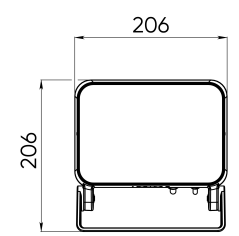

Light color	red + green + blue + amber	
CRI		
Color binning	±3 nm	
Optics, degrees	9a10	
Delivered lumens, lm	Red	750
	Green	1 200
	Blue	450
	Amber	900
	All On	1 650
Voltage, V	230 AC 50 Hz	
Wattage, W	50	
Power factor	> 0,9	
Electric class	I (first)	
Protection class	IP66	
Operating temperature, degrees C	-40 ... +55	
IK rating	IK09	
Control, protocols	DMX-512 + RDM	
Control, pixel size	1 luminaire = 1 pixel	
Lifespan, hours	Not less than 50 000	
Warranty, years	5	
Dimensions, mm	206x206x110	
Weight, kg	3,5	
Content of delivery	luminaire, package, passport, mounting instructions	

Standard RAL colors

1015	1001	8004	8017
9005	7016	9006	9003

Standard coating type
moire