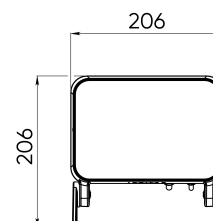

Light color	White 4000 K
CRI	> 80
Color binning	2 MacAdam steps
Optics, degrees	125
Delivered lumens, lm	3 350
Voltage, V	230 AC 50 Hz
Wattage, W	50
Power factor	> 0,9
Electric class	I (first)
Protection class	IP66
Operating temperature, degrees C	-40 ... +55
IK rating	IK09
Control, protocols	DALI
Control, pixel size	
Lifespan, hours	Not less than 50 000
Warranty, years	5
Dimensions, mm	206x206x105
Weight, kg	3,5
Content of delivery	luminaire, package, passport, mounting instructions

Standard RAL colors

1015	1001	8004	8017
9005	7016	9006	9003

Standard coating type
moire