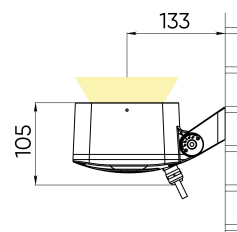

Light color	White 4000 K
CRI	> 80
Color binning	2 MacAdam steps
Optics, degrees	125
Delivered lumens, lm	3 350
Voltage, V	230 AC 50 Hz
Wattage, W	50
Power factor	> 0,9
Electric class	I (first)
Protection class	IP66
Operating temperature, degrees C	-40 ... +55
IK rating	IK09
Control, protocols	DALI
Control, pixel size	
Lifespan, hours	Not less than 50 000
Warranty, years	5
Dimensions, mm	206x206x105
Weight, kg	3,5
Content of delivery	luminaire, package, passport, mounting instructions

Standard RAL colors

1015	1001	8004	8017
9005	7016	9006	9003

Standard coating type
moire