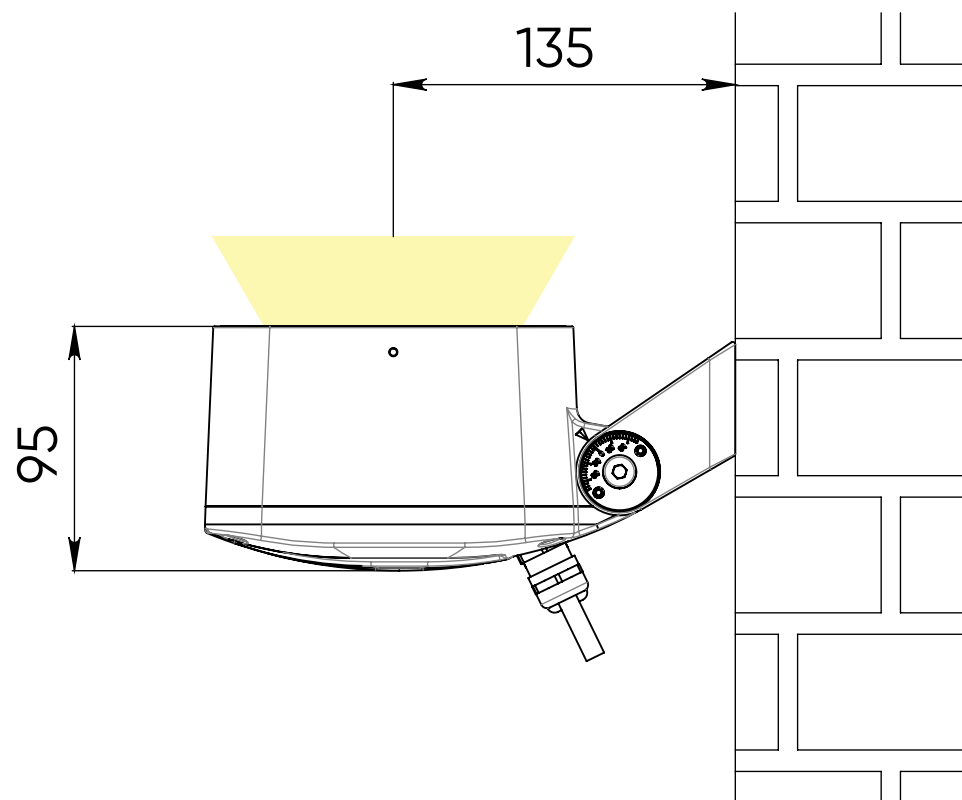

uniform illumination  
façade  
35x105°

uniform illumination  
façade and ground  
15x60°

**Landscape lighting**

**Flood lighting**

sliding  
10α30°, 30°, 65°

frontal  
10α30°, 30°, 65°

**Functional lighting**

**Flood lighting**

sliding area lighting  
35x105°

sliding building lighting  
and area  
65°

# BOX fc DIMENSIONAL DRAWING

I N T I L E D

# BOX fc CONNECTION DIAGRAM

I N T I L E D

Light color	fullcolor (R+G+B+W40)
Optics	15°, 30°, 60°, 125°, 15x60°
Lumen output	1200 lm
Control	DMX-512, DMX-512+RDM
Wattage	50 W, 60 W
Voltage	230 V AC
Protection class	IP66/IP67
Pulsation coefficient	<1%
Mechanical resistance	IK08
Operating temperature	-40°C ... +55°C
Lifespan	not less than 50 000 hours
Dimensions	207x147x95 – without bracket 207x206,5x95 – with bracket
Weight	4 kg
Materials	housing, bracket – die-cast aluminum; diffusor – tempered glass
Contents of delivery	luminaire, passport, package