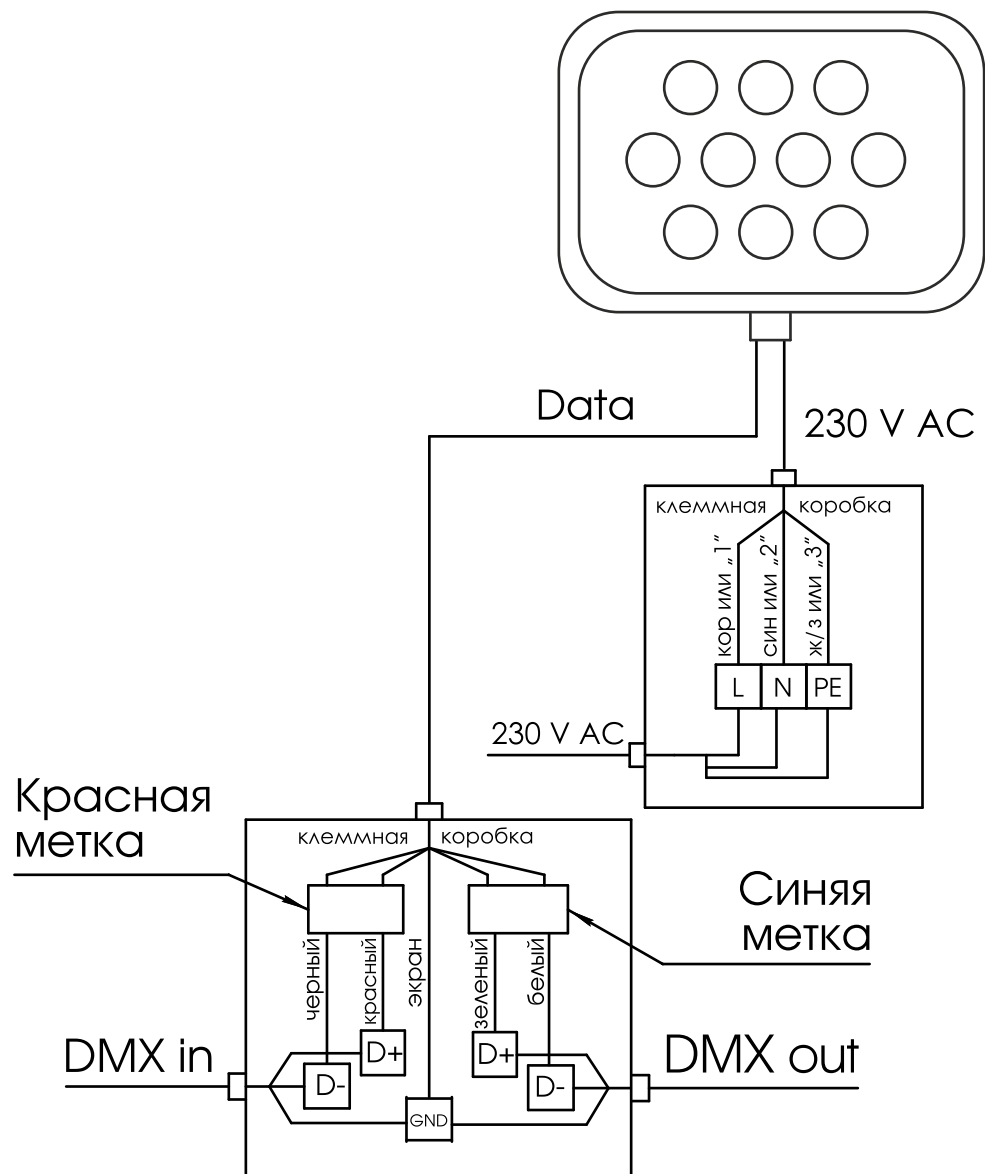

**Flood lighting**

sliding area lighting  
35x105°

sliding building lighting  
and area  
65°

# BOX fc DIMENSIONAL DRAWING

I N T I L E D

# BOX fc CONNECTION DIAGRAM

I N T I L E D

Light color	fullcolor (R+G+B+W40)
Optics	15°, 30°, 60°, 125°, 15x60°
Lumen output	1200 lm
Control	DMX-512, DMX-512+RDM
Wattage	50 W, 60 W
Voltage	230 V AC
Protection class	IP66/IP67
Pulsation coefficient	<1%
Mechanical resistance	IK08
Operating temperature	-40°C ... +55°C
Lifespan	not less than 50 000 hours
Dimensions	207x147x95 – without bracket 207x206,5x95 – with bracket
Weight	4 kg
Materials	housing, bracket – die-cast aluminum; diffusor – tempered glass
Contents of delivery	luminaire, passport, package