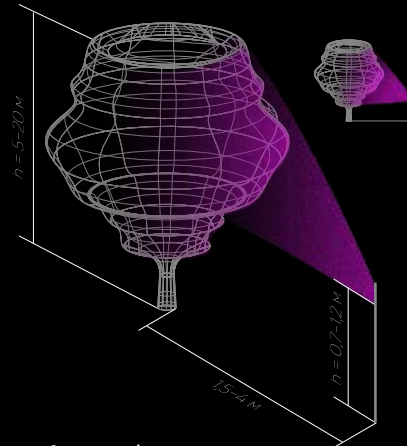

Perfect lighting effect in any of BOX versions

**Architectural lighting**

**Accent lighting**

sliding  
15°

sliding  
15x60°, 10α30°

frontal  
15°

**Flood lighting**

façade  
15°, 30°, 65°, 85°

uniform illumination  
façade  
35x105°

uniform illumination  
façade and ground  
15x60°

**Landscape lighting**

**Flood lighting**

sliding  
10α30°, 30°, 65°

frontal  
10α30°, 30°, 65°

**Functional lighting**

**Flood lighting**

sliding area lighting  
35x105°

sliding building lighting  
and area  
65°

# BOX fc DIMENSIONAL DRAWING

I N T I L E D