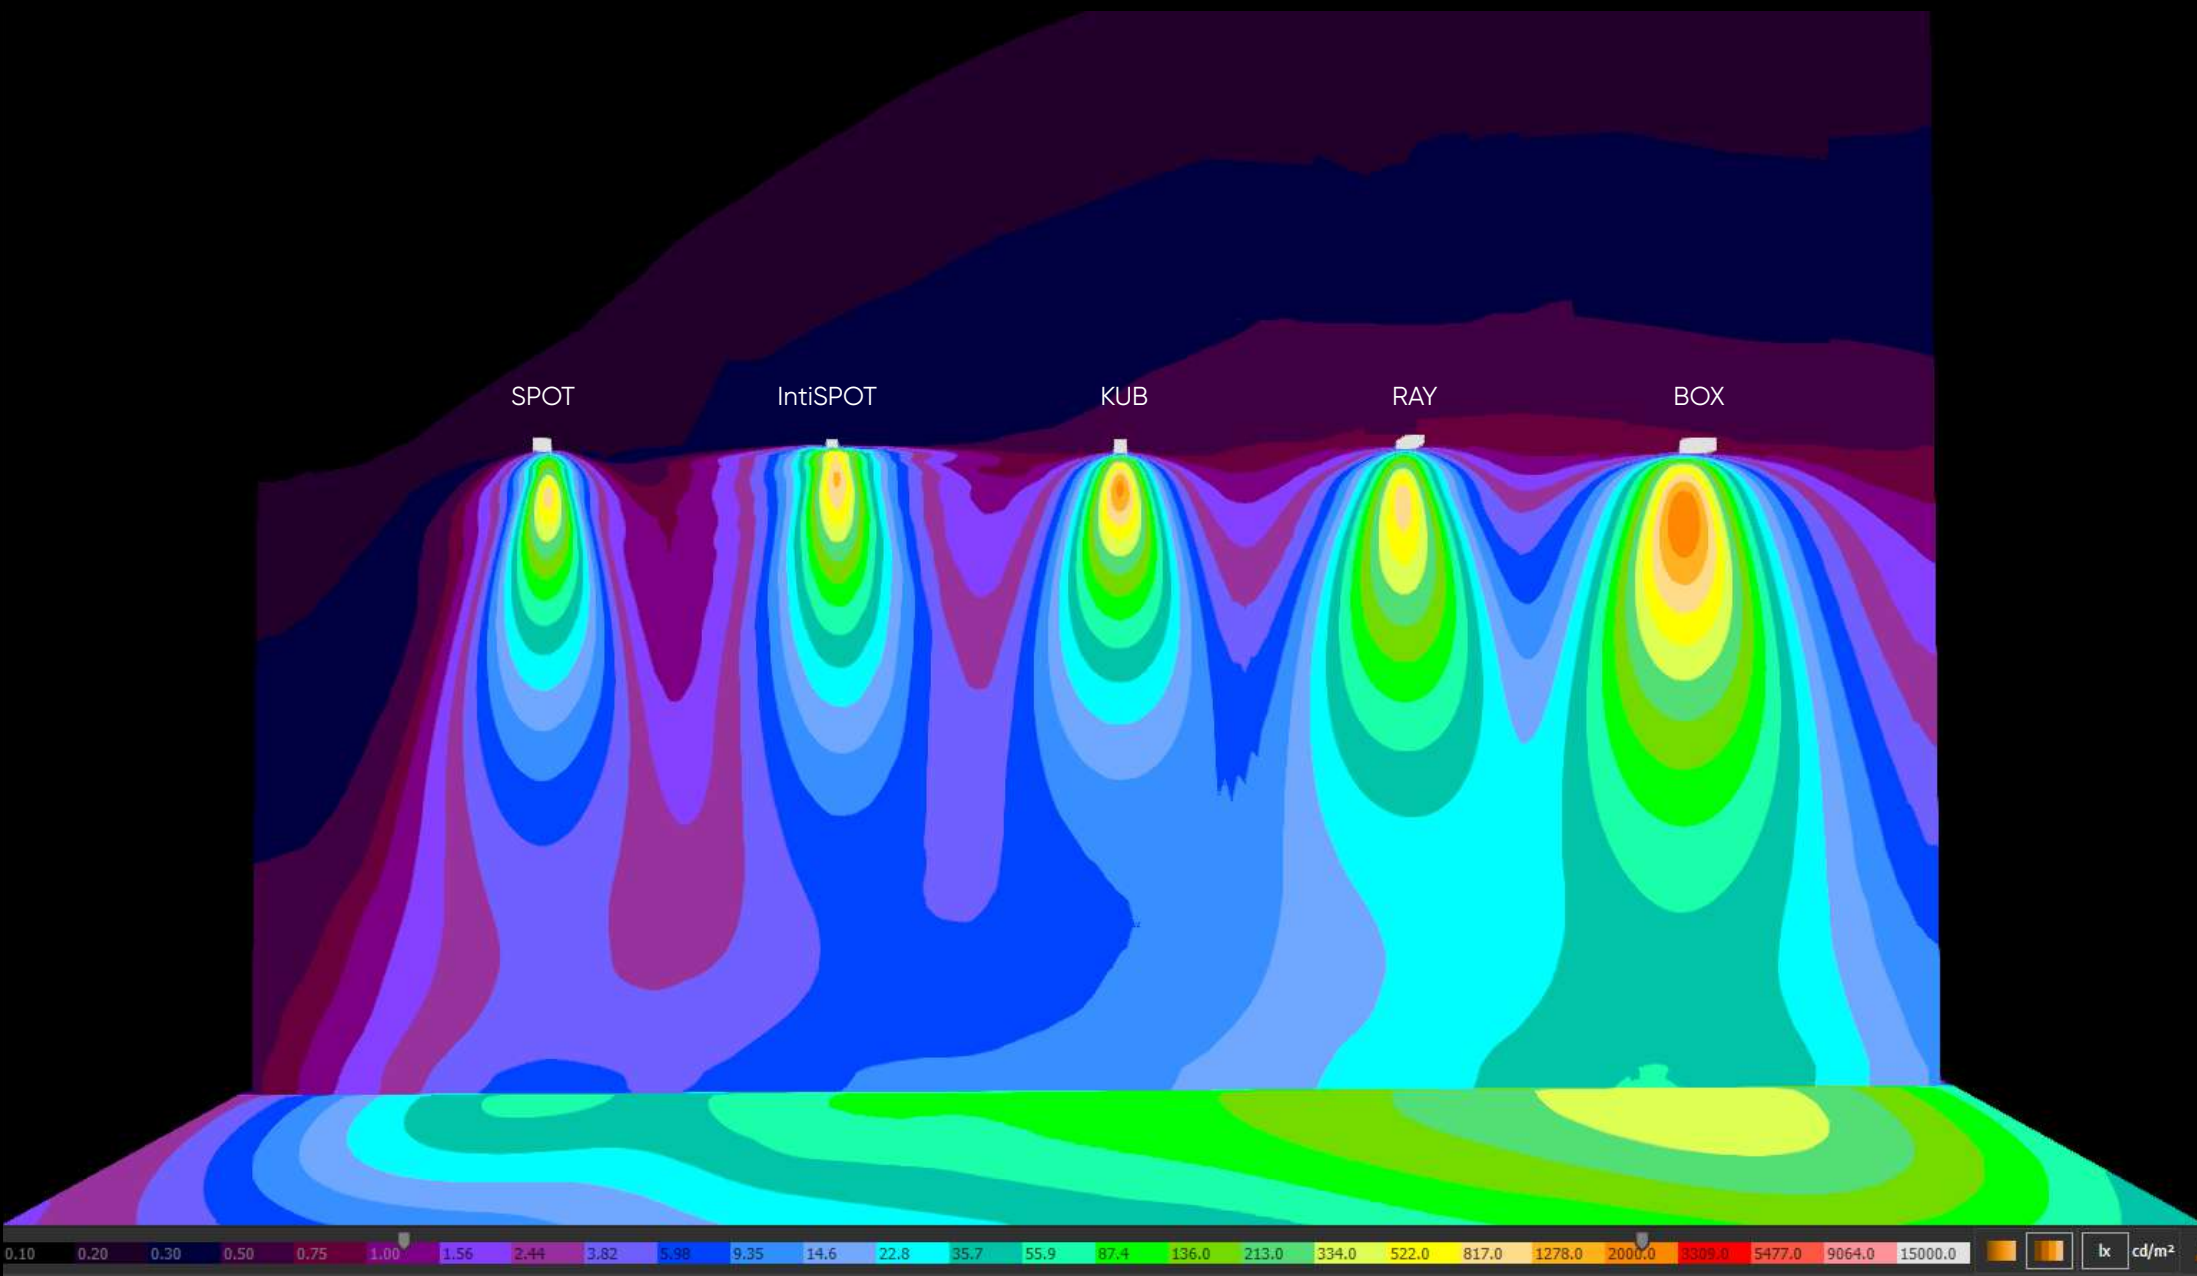

COMPARISON BETWEEN DIFFERENT SERIES OF PRODUCTS. ILLUMINANCE

INTILED