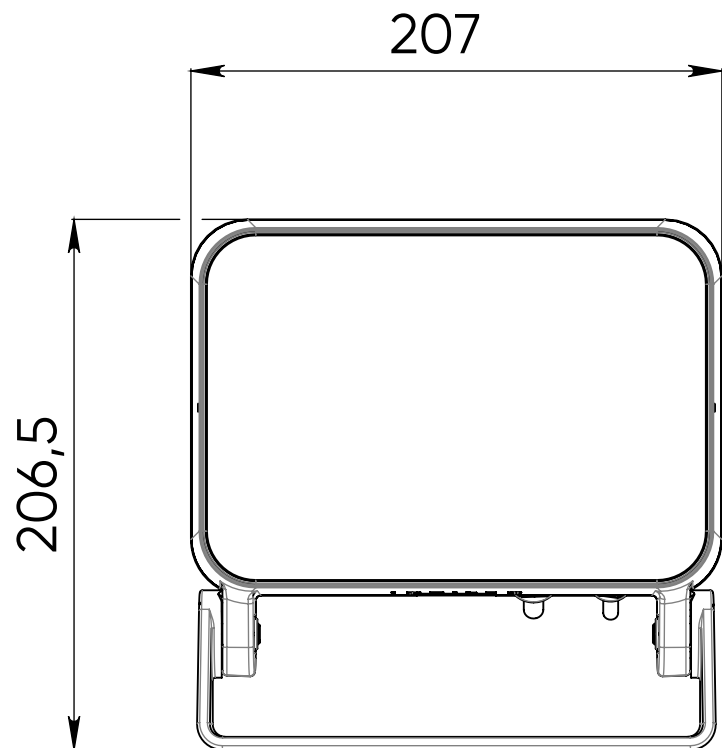

uniform illumination  
façade  
35x105°

uniform illumination  
façade and ground  
15x60°

**Landscape lighting**

**Flood lighting**

sliding  
10α30°, 30°, 65°

frontal  
10α30°, 30°, 65°

**Functional lighting**

**Flood lighting**

sliding area lighting  
35x105°

sliding building lighting  
and area  
65°

# BOX fc DIMENSIONAL DRAWING

I N T I L E D

# BOX fc CONNECTION DIAGRAM

I N T I L E D

Light color	fullcolor (R+G+B+W40)
Optics	15°, 30°, 60°, 125°, 15x60°
Lumen output	1200 lm
Control	DMX-512, DMX-512+RDM
Wattage	50 W, 60 W
Voltage	230 V AC
Protection class	IP66/IP67
Pulsation coefficient	<1%
Mechanical resistance	IK08
Operating temperature	-40°C ... +55°C
Lifespan	not less than 50 000 hours
Dimensions	207x147x95 – without bracket 207x206,5x95 – with bracket
Weight	4 kg
Materials	housing, bracket – die-cast aluminum; diffusor – tempered glass
Contents of delivery	luminaire, passport, package