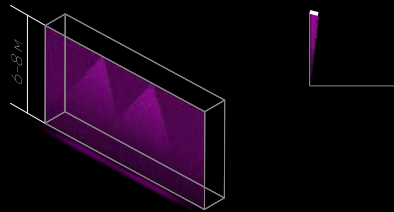

uniform illumination
façade
35x105°