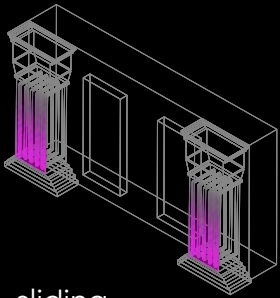

30 W

50 W

100 W

200 W

BOX is a luminaire where all INTILED technical solutions are balanced inside of the compact housing

ColorPro® technology in color versions provide maximum brightness of each color in a dynamic modes, keeping the energy consumption stable

EternalTechnology® in all BOX versions helps avoiding critical overheating or overcooling of the components and extends the lifespan of the product

Well-thought-out mounting system: a combination of special-shaped bracket, adjusting scale and Nord-Lock® system provides fast and precise mounting and makes the service easier

Perfect lighting effect in any of BOX versions

**Architectural lighting**

**Accent lighting**

sliding  
15°

sliding  
15x60°, 10α30°

frontal  
15°

**Flood lighting**

façade  
15°, 30°, 65°, 85°

# BOX fc CONNECTION DIAGRAM

I N T I L E D

Light color	fullcolor (R+G+B+W40)
Optics	15°, 30°, 60°, 125°, 15x60°
Lumen output	1200 lm
Control	DMX-512, DMX-512+RDM
Wattage	50 W, 60 W
Voltage	230 V AC
Protection class	IP66/IP67
Pulsation coefficient	<1%
Mechanical resistance	IK08
Operating temperature	-40°C ... +55°C
Lifespan	not less than 50 000 hours
Dimensions	207x147x95 – without bracket 207x206,5x95 – with bracket
Weight	4 kg
Materials	housing, bracket – die-cast aluminum; diffusor – tempered glass
Contents of delivery	luminaire, passport, package