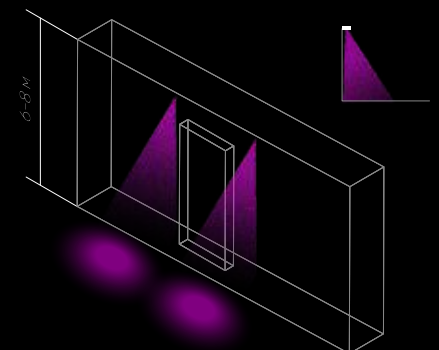

uniform illumination  
façade  
35x105°

uniform illumination  
façade and ground  
15x60°

**Landscape lighting**

**Flood lighting**

sliding  
10α30°, 30°, 65°

frontal  
10α30°, 30°, 65°

**Functional lighting**

**Flood lighting**

sliding area lighting  
35x105°

sliding building lighting  
and area  
65°

# BOX fc DIMENSIONAL DRAWING

I N T I L E D