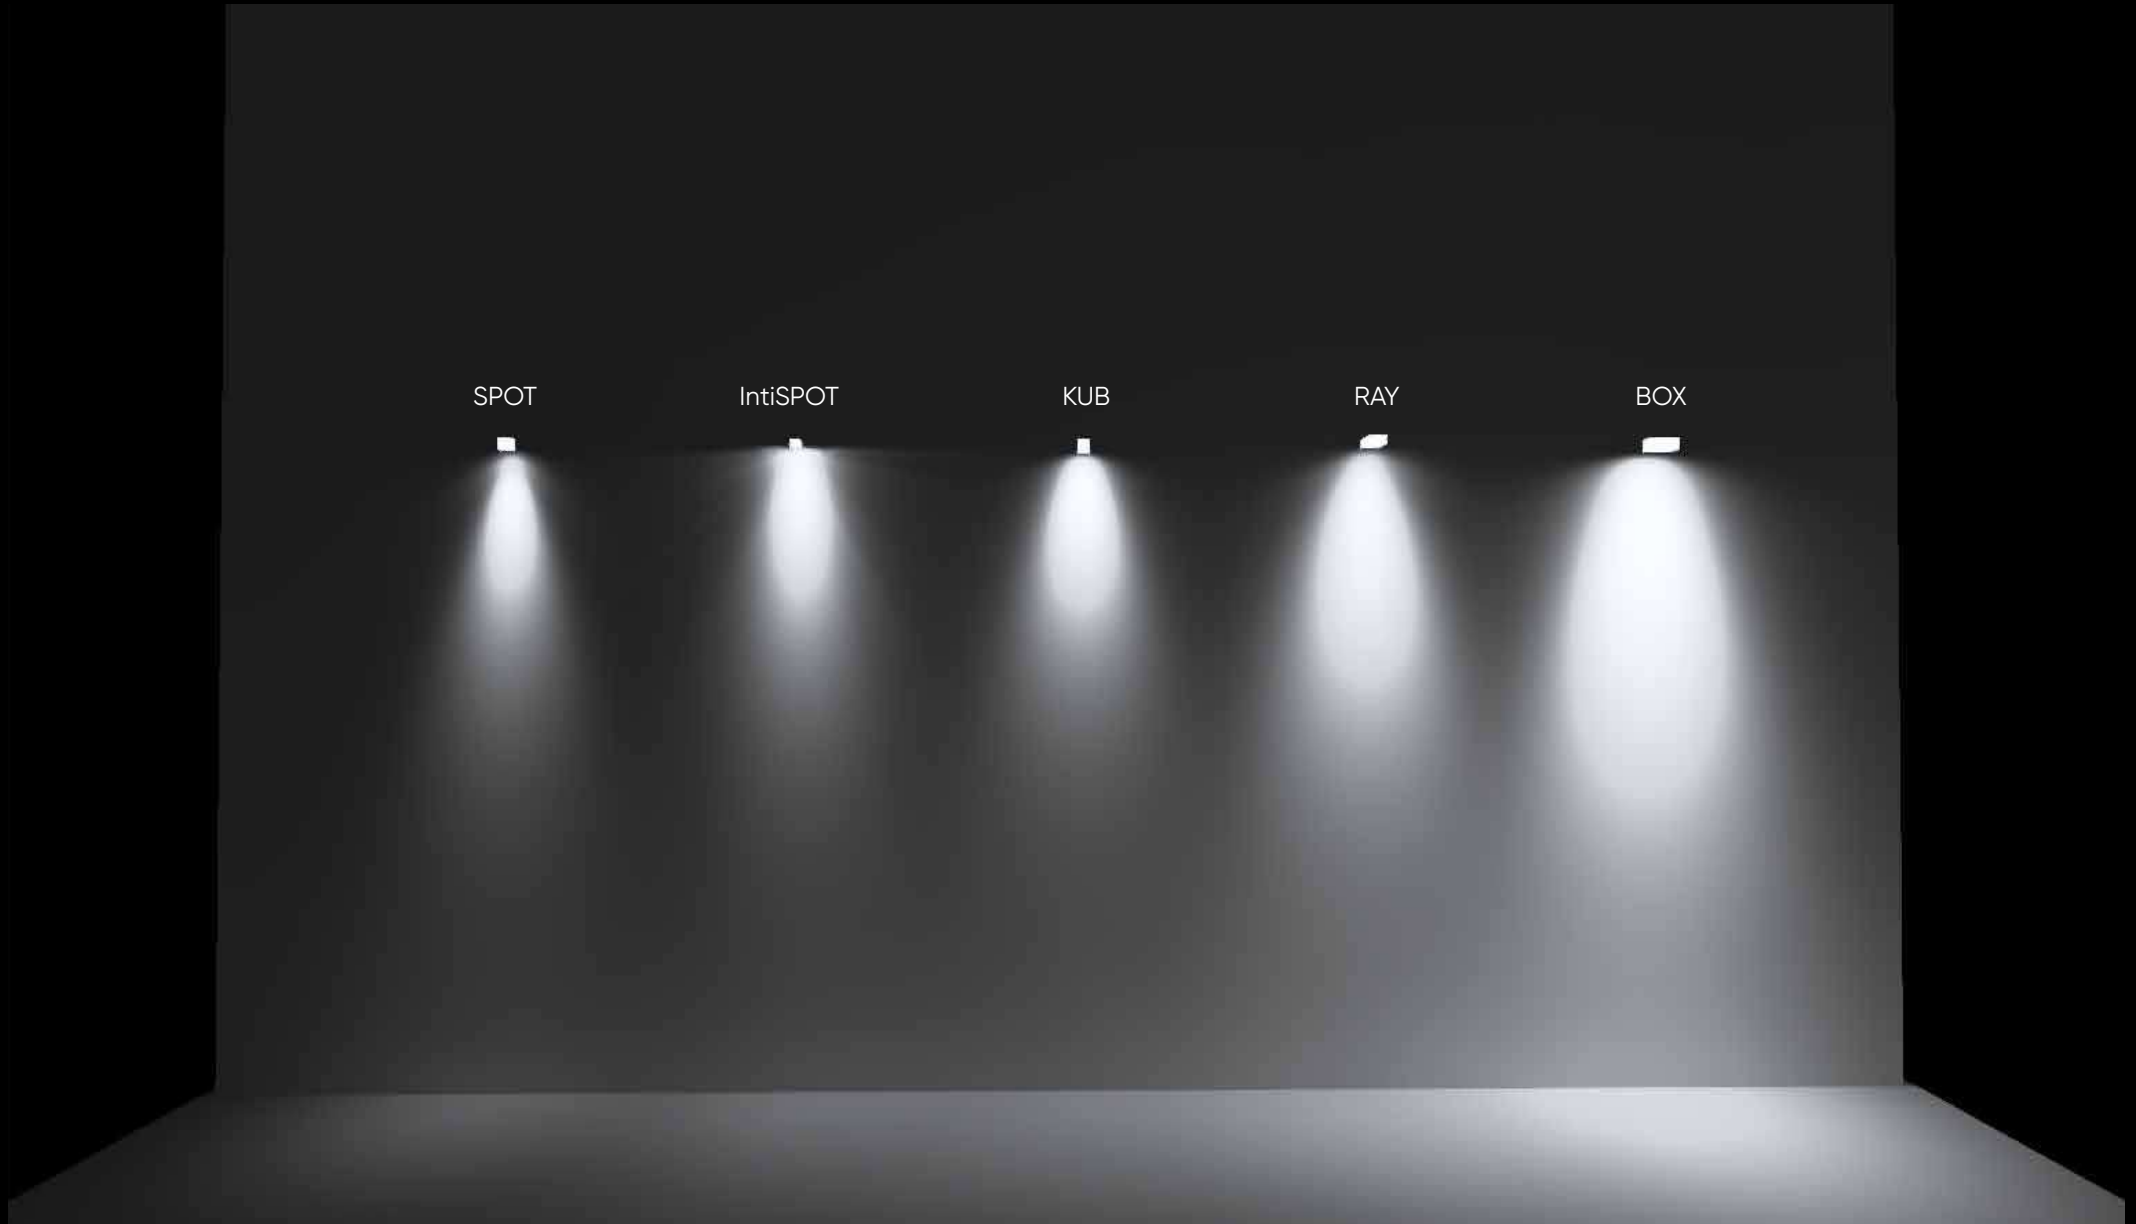

COMPARISON BETWEEN DIFFERENT SERIES OF PRODUCTS

INTILED

SPOT

IntiSPOT

KUB

RAY

BOX