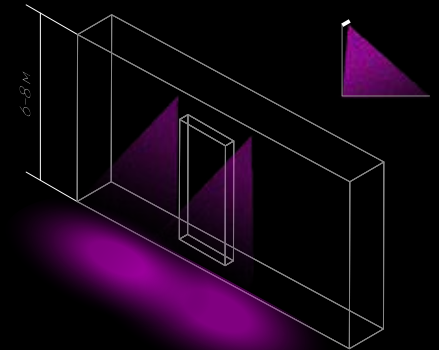

uniform illumination  
façade  
35x105°

uniform illumination  
façade and ground  
15x60°

**Landscape lighting**

**Flood lighting**

sliding  
10α30°, 30°, 65°

frontal  
10α30°, 30°, 65°

**Functional lighting**

**Flood lighting**

sliding area lighting  
35x105°

sliding building lighting  
and area  
65°

# BOX fc DIMENSIONAL DRAWING

I N T I L E D