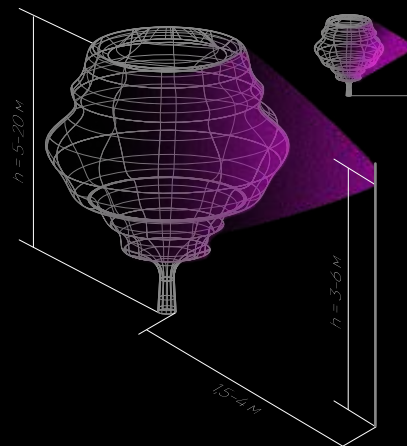

uniform illumination  
façade  
35x105°

uniform illumination  
façade and ground  
15x60°

**Landscape lighting**

**Flood lighting**

sliding  
10α30°, 30°, 65°

frontal  
10α30°, 30°, 65°

**Functional lighting**

**Flood lighting**

sliding area lighting  
35x105°

sliding building lighting  
and area  
65°

# BOX fc DIMENSIONAL DRAWING

I N T I L E D