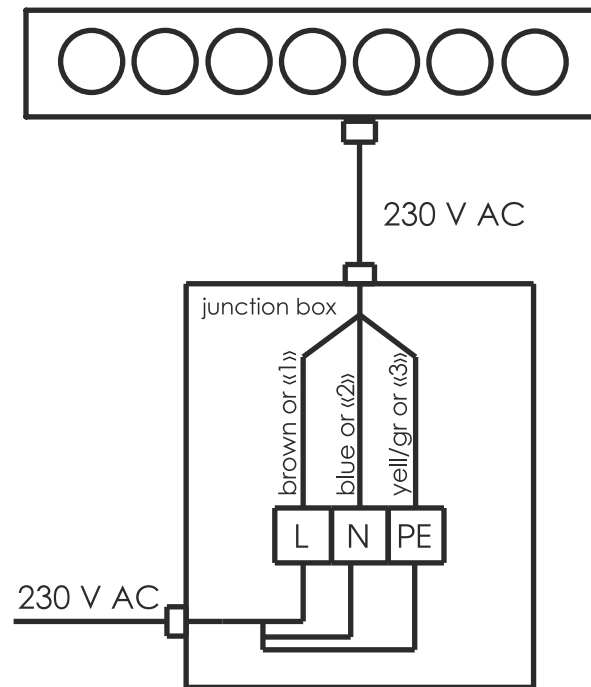

IntiLINE white color luminaire connections diagram

IntiLINE dynamic color luminaire connections diagram