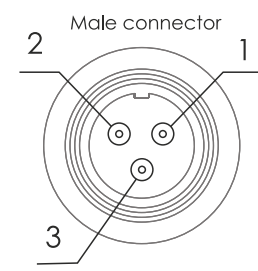

IntiSLIM white color luminaire connections diagram

N	Wire color	Input/Output
1	brown	+48 V
2	blue	PWM
3	yellow-green	-48 V

IntiSLIM dynamic color luminaire connections diagram

N	Wire color	Input/Output
1	brown	+24 V
2	blue	DATA
3	yellow-green	-24 V