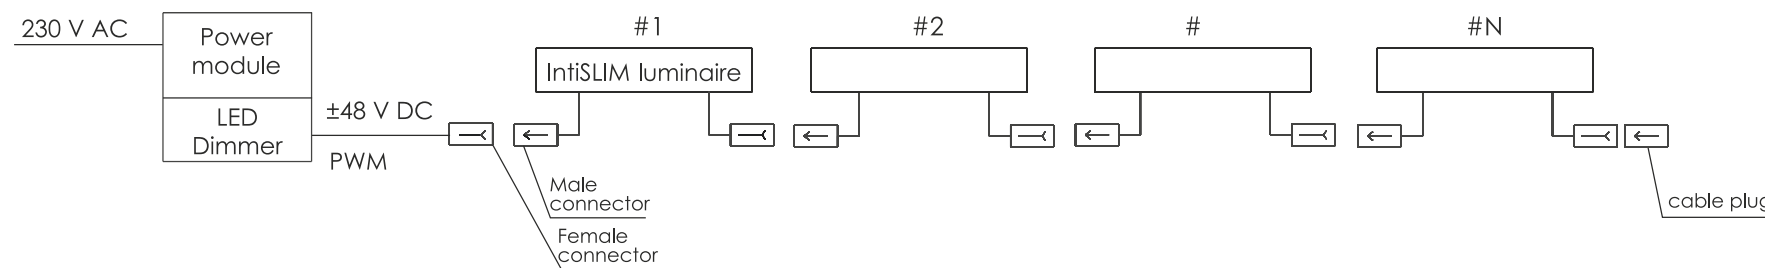

IntiSLIM white color luminaire connections diagram

N	Wire color	Input/Output
1	brown	+48 V
2	blue	PWM
3	yellow-green	-48 V

IntiSLIM dynamic color luminaire connections diagram

N	Wire color	Input/Output
1	brown	+24 V
2	blue	DATA
3	yellow-green	-24 V