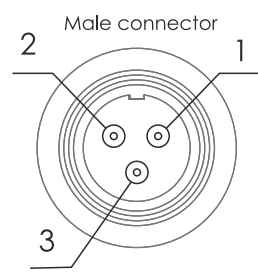

IntiSLIM white color luminaire connections diagram

N	Wire color	Input/Output
1	brown	+48 V
2	blue	PWM
3	yellow-green	-48 V

IntiSLIM dynamic color luminaire connections diagram

N	Wire color	Input/Output
1	brown	+24 V
2	blue	DATA
3	yellow-green	-24 V