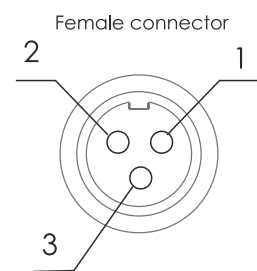

IntiSLIM white color luminaire connections diagram

N	Wire color	Input/Output
1	brown	+48 V
2	blue	PWM
3	yellow-green	-48 V

IntiSLIM dynamic color luminaire connections diagram

N	Wire color	Input/Output
1	brown	+24 V
2	blue	DATA
3	yellow-green	-24 V