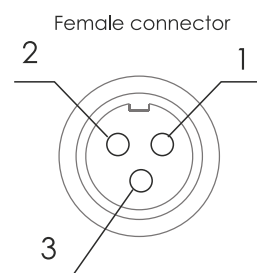

IntiSLIM white color luminaire connections diagram

N	Wire color	Input/Output
1	brown	+48 V
2	blue	PWM
3	yellow-green	-48 V

IntiSLIM dynamic color luminaire connections diagram

N	Wire color	Input/Output
1	brown	+24 V
2	blue	DATA
3	yellow-green	-24 V