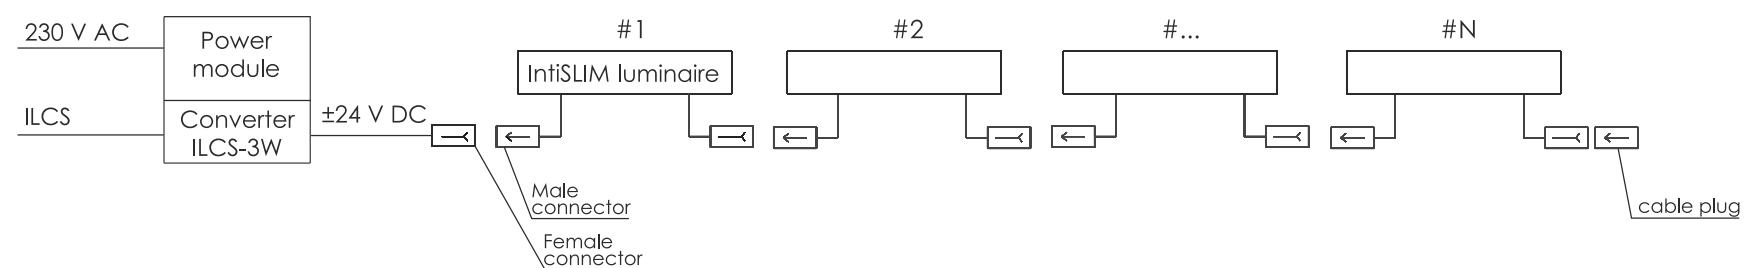

IntiSLIM white color luminaire connections diagram

N	Wire color	Input/Output
1	brown	+48 V
2	blue	PWM
3	yellow-green	-48 V

IntiSLIM dynamic color luminaire connections diagram

N	Wire color	Input/Output
1	brown	+24 V
2	blue	DATA
3	yellow-green	-24 V