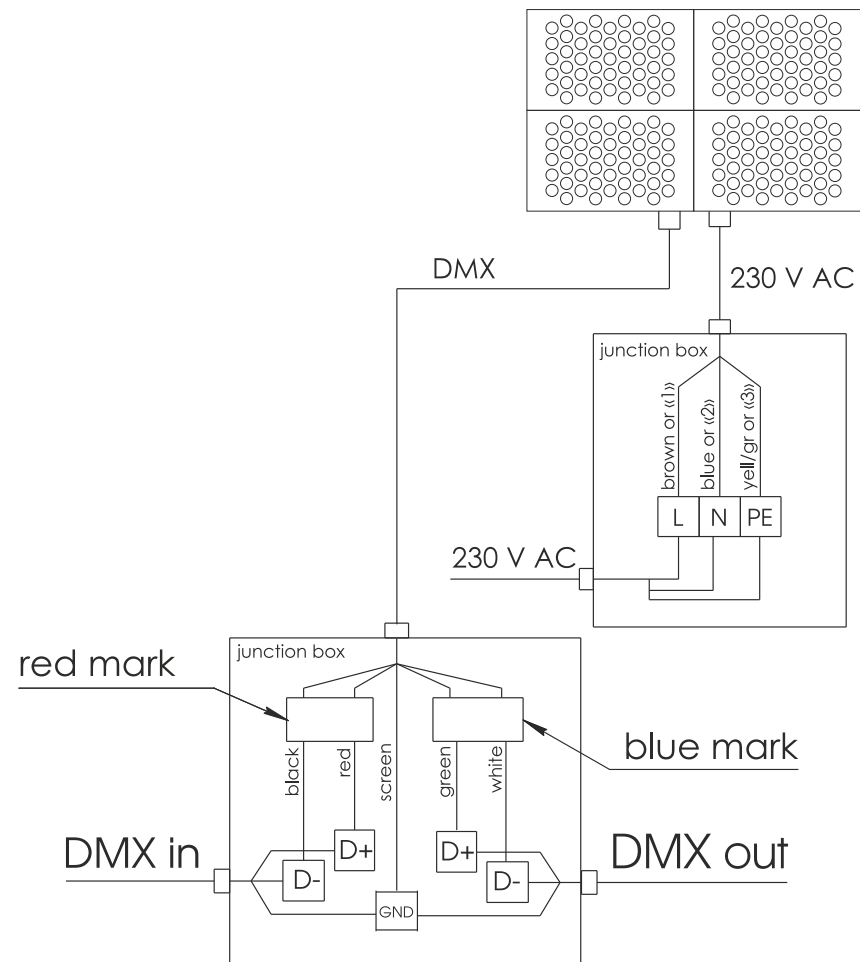

### **Universal connectors of high protection grade**

Universal connectors provide quick installation and reliable connection. Available with IP68 connectors

Light source	Nichia (Japan), Cree (USA) LEDs
Light color	white (3000 K, 4000 K, 5000 K), RGBW
Optics	10°, 30°, 10α30°, 10x50°, 60°, 80°
Luminous flux	14 750 - 27 350 lm
Wattage	321, 372 W
Voltage	90-264 V AC
Protection class	IP66
Operating temperature	tropical edition: -40°C ... +55°C standard edition: -40°C ... +45°C
Lifespan	not less than 50 000 hours
Control	mono: not available RGBW: DMX-512
Dimensions	mono: 516x249x493 mm RGBW: 574x272x527 mm
Weight	22, 27 kg
Mounting	on a multifunctional bracket with flexible adjustment
Customization	customized LEDs color combinations; control/power cables of any length; housing and accessories painting in any RAL color; production of customized accessories; IP68 connectors; control: PWM

# IntiSTARK bb DIMENSIONAL DRAWING

I N T I L E D

IntiSTARK big-block white color luminaire dimensional drawing

IntiSTARK big-block color dynamic luminaire dimensional drawing

# IntiSTARK bb CONNECTIONS DIAGRAM

I N T I L E D

IntiSTARK bb white color luminaire connections diagram

IntiSTARK bb dynamic color luminaire connections diagram