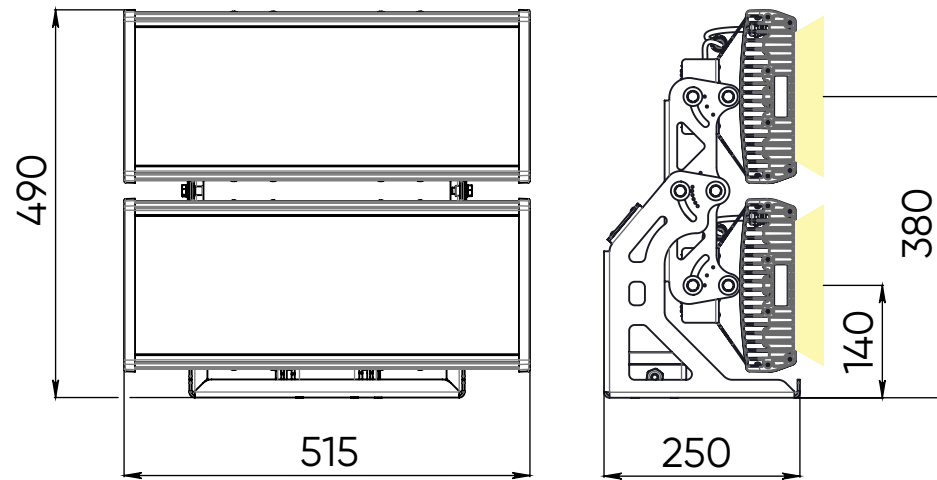

### **Universal connectors of high protection grade**

Universal connectors provide quick installation and reliable connection. Available with IP68 connectors

Light source	Nichia (Japan), Cree (USA) LEDs
Light color	white (3000 K, 4000 K, 5000 K), RGBW
Optics	10°, 30°, 10α30°, 10x50°, 60°, 80°
Luminous flux	14 750 - 27 350 lm
Wattage	321, 372 W
Voltage	90-264 V AC
Protection class	IP66
Operating temperature	tropical edition: -40°C ... +55°C standard edition: -40°C ... +45°C
Lifespan	not less than 50 000 hours
Control	mono: not available RGBW: DMX-512
Dimensions	mono: 516x249x493 mm RGBW: 574x272x527 mm
Weight	22, 27 kg
Mounting	on a multifunctional bracket with flexible adjustment
Customization	customized LEDs color combinations; control/power cables of any length; housing and accessories painting in any RAL color; production of customized accessories; IP68 connectors; control: PWM

# IntiSTARK bb DIMENSIONAL DRAWING

I N T I L E D

IntiSTARK big-block white color luminaire dimensional drawing

IntiSTARK big-block color dynamic luminaire dimensional drawing