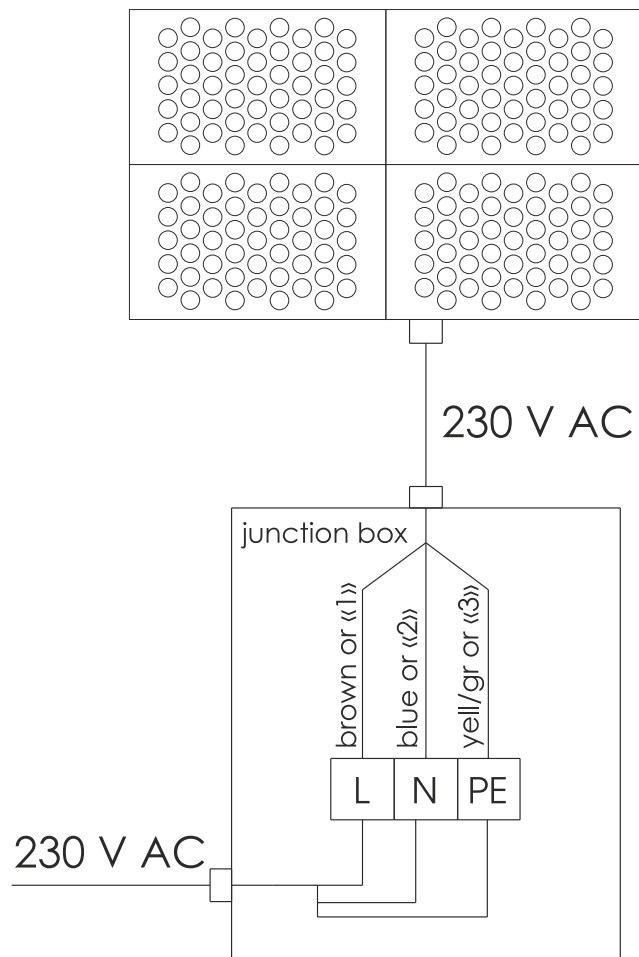

### **Universal connectors of high protection grade**

Universal connectors provide quick installation and reliable connection. Available with IP68 connectors

Light source	Nichia (Japan), Cree (USA) LEDs
Light color	white (3000 K, 4000 K, 5000 K), RGBW
Optics	10°, 30°, 10α30°, 10x50°, 60°, 80°
Luminous flux	14 750 - 27 350 lm
Wattage	321, 372 W
Voltage	90-264 V AC
Protection class	IP66
Operating temperature	tropical edition: -40°C ... +55°C standard edition: -40°C ... +45°C
Lifespan	not less than 50 000 hours
Control	mono: not available RGBW: DMX-512
Dimensions	mono: 516x249x493 mm RGBW: 574x272x527 mm
Weight	22, 27 kg
Mounting	on a multifunctional bracket with flexible adjustment
Customization	customized LEDs color combinations; control/power cables of any length; housing and accessories painting in any RAL color; production of customized accessories; IP68 connectors; control: PWM

# IntiSTARK bb DIMENSIONAL DRAWING

I N T I L E D

IntiSTARK big-block white color luminaire dimensional drawing

IntiSTARK big-block color dynamic luminaire dimensional drawing

# IntiSTARK bb CONNECTIONS DIAGRAM

I N T I L E D

IntiSTARK bb white color luminaire connections diagram

IntiSTARK bb dynamic color luminaire connections diagram