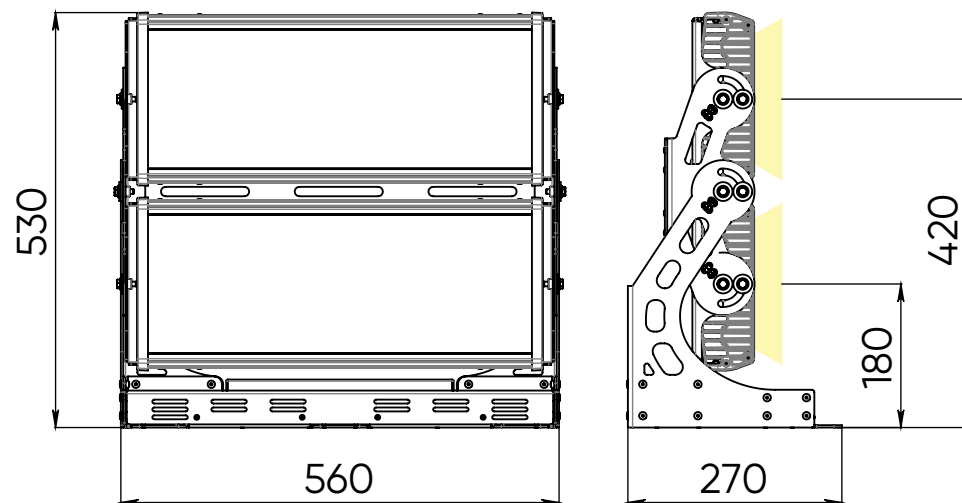

### **Universal connectors of high protection grade**

Universal connectors provide quick installation and reliable connection. Available with IP68 connectors

Light source	Nichia (Japan), Cree (USA) LEDs
Light color	white (3000 K, 4000 K, 5000 K), RGBW
Optics	10°, 30°, 10α30°, 10x50°, 60°, 80°
Luminous flux	14 750 - 27 350 lm
Wattage	321, 372 W
Voltage	90-264 V AC
Protection class	IP66
Operating temperature	tropical edition: -40°C ... +55°C standard edition: -40°C ... +45°C
Lifespan	not less than 50 000 hours
Control	mono: not available RGBW: DMX-512
Dimensions	mono: 516x249x493 mm RGBW: 574x272x527 mm
Weight	22, 27 kg
Mounting	on a multifunctional bracket with flexible adjustment
Customization	customized LEDs color combinations; control/power cables of any length; housing and accessories painting in any RAL color; production of customized accessories; IP68 connectors; control: PWM

# IntiSTARK bb DIMENSIONAL DRAWING

I N T I L E D

IntiSTARK big-block white color luminaire dimensional drawing

IntiSTARK big-block color dynamic luminaire dimensional drawing