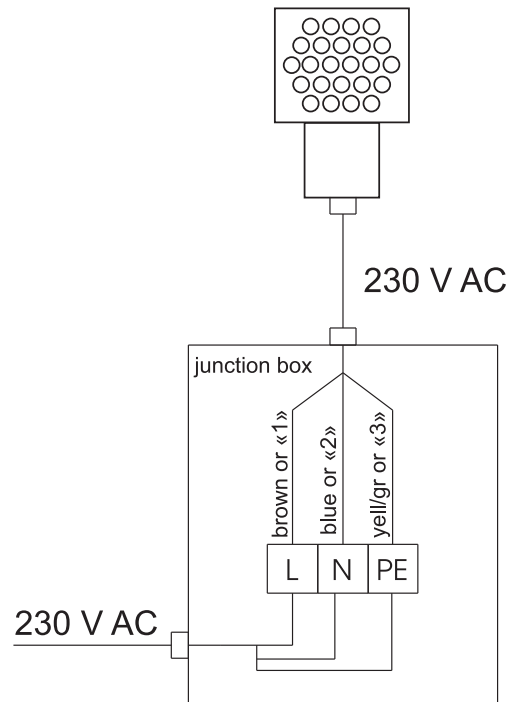

KUB white color luminaire connections diagram

KUB color dynamic luminaire connections diagram