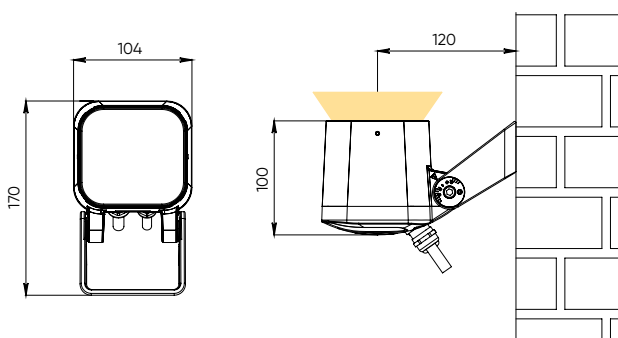

KUB

Its compact dimensions allow the projector's placement on columns, visors, in narrow spaces between windows, on decorative façade details. The unique adjustment system makes it possible to quickly mount and adjust the luminaire using a conventional hexagon screwdriver.

Lifespan
not less than 50 000 hours

Controls, protocols
monochrome: PWM
multichannel: DMX-512, DMX-512 + RDM

Controls, pixel size
1 luminaire – 1 pixel

Materials
housing, bracket – aluminum alloy
diffusor – tempered glass

weight, kg
1,3

KUB

monochrome

1. Select a model

Serial code	Color	W, max	lm, max
IMF8-1	white	10	860
	color mono	11	550

2. Create an article number

Serial code	Color	Optics	Controls*	Supply voltage**
IMF8-1	W30 W40 W50 R G B A	10 10α30 10x50 30 65 85 125	not available	H
			D	L48