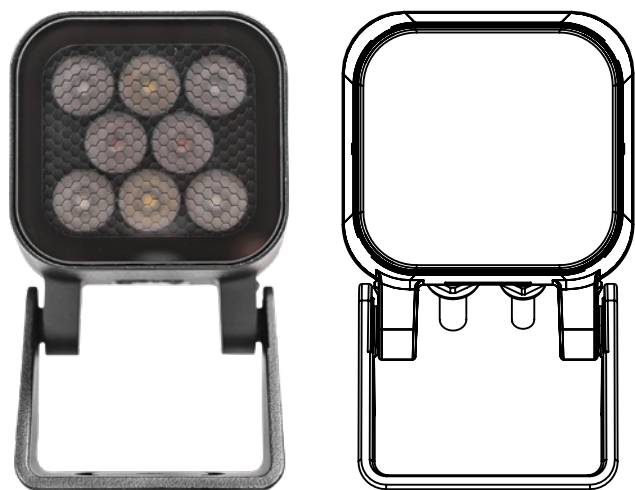

KUB

Its compact dimensions allow the projector's placement on columns, visors, in narrow spaces between windows, on decorative façade details. The unique adjustment system makes it possible to quickly mount and adjust the luminaire using a conventional hexagon screwdriver.

Application

floodlight

accent

KUB

CRI
≥80 (for white color)

Color binning
2 MacAdam ellipses for white,
±3 nm for color LED

Power factor
>0,9

Voltage
monochrome: 230 V AC, 48 V DC
multichannel: 230 V AC, 24 V DC

weight, kg
1,3

KUB

monochrome

1. Select a model

Serial code	Color	W, max	lm, max
IMF8-1	white	10	860
	color mono	11	550

2. Create an article number

Serial code	Color	Optics	Controls*	Supply voltage**
IMF8-1	W30 W40 W50 R G B A	10 10α30 10x50 30 65 85 125	not available	H
			D	L48

* screen – for grazing floodlighting

tube – for lighting of spatial structures

spike – for landscape lighting

Type	Article number*	Diameter, mm
bracket	KUB-03-75	76
	KUB-01-90	56-89
	KUB-02-90	56-89

* KUB-01-90 – with a cable hole for a rotating bracket insert