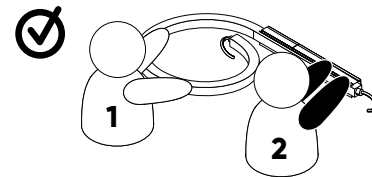

5.

6.

clips

7.1

DIN7982
2,9x13cm
A2

metal profile

8.1

DIN7982
2,9x13cm
A2

7.2

8.2

connection

I N T I L E D

Light. Done right.