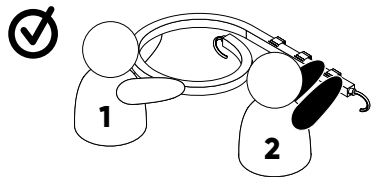

5.

6.

clips

7.1

DIN7982
2,9x13cm
A2

metal profile

8.1

DIN7982
2,9x13cm
A2

7.2

8.2

connection

I N T I L E D

Light. Done right.