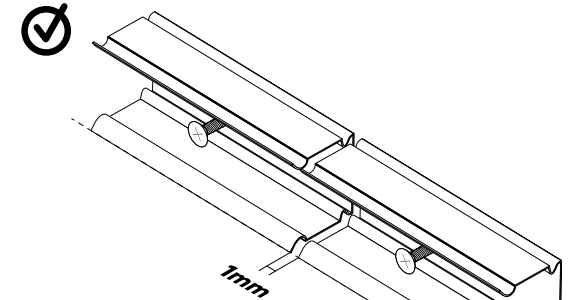

5.

6.

clips

7.1

DIN7982
2,9x13cm
A2

metal profile

8.1

DIN7982
2,9x13cm
A2

7.2

8.2

connection

I N T I L E D

Light. Done right.