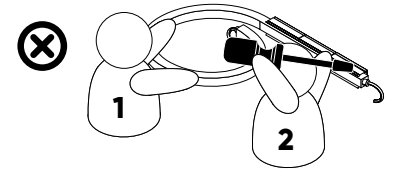

5.

6.

clips

7.1

DIN7982
2,9x13cm
A2

metal profile

8.1

DIN7982
2,9x13cm
A2

7.2

8.2

connection

I N T I L E D

Light. Done right.