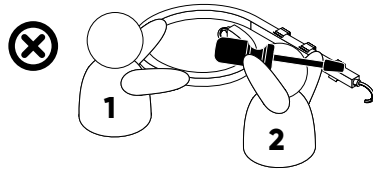

5.

6.

clips

7.1

DIN7982
2,9x13cm
A2

metal profile

8.1

DIN7982
2,9x13cm
A2

7.2

8.2

connection

I N T I L E D

Light. Done right.