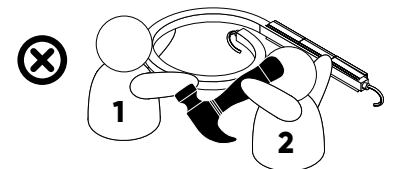

5.

6.

clips

7.1

DIN7982
2,9x13cm
A2

metal profile

8.1

DIN7982
2,9x13cm
A2

7.2

8.2

connection

I N T I L E D

Light. Done right.