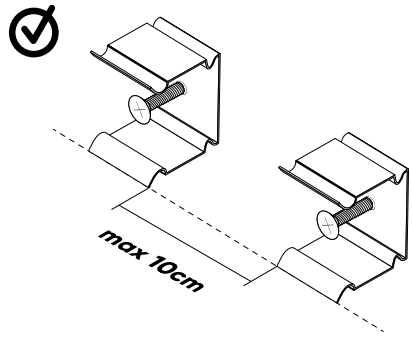

5.

6.

clips

7.1

DIN7982
2,9x13cm
A2

metal profile

8.1

DIN7982
2,9x13cm
A2

7.2

8.2

connection

I N T I L E D

Light. Done right.