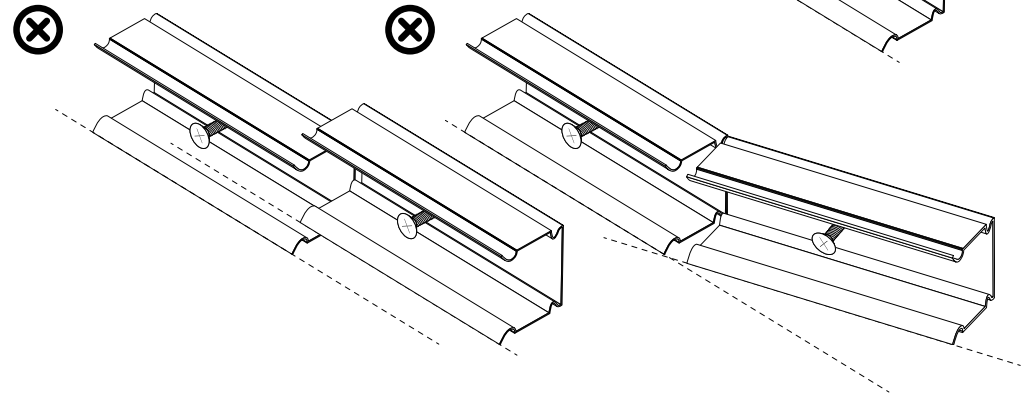

5.

6.

clips

7.1

DIN7982
2,9x13cm
A2

metal profile

8.1

DIN7982
2,9x13cm
A2

7.2

8.2

connection

I N T I L E D

Light. Done right.