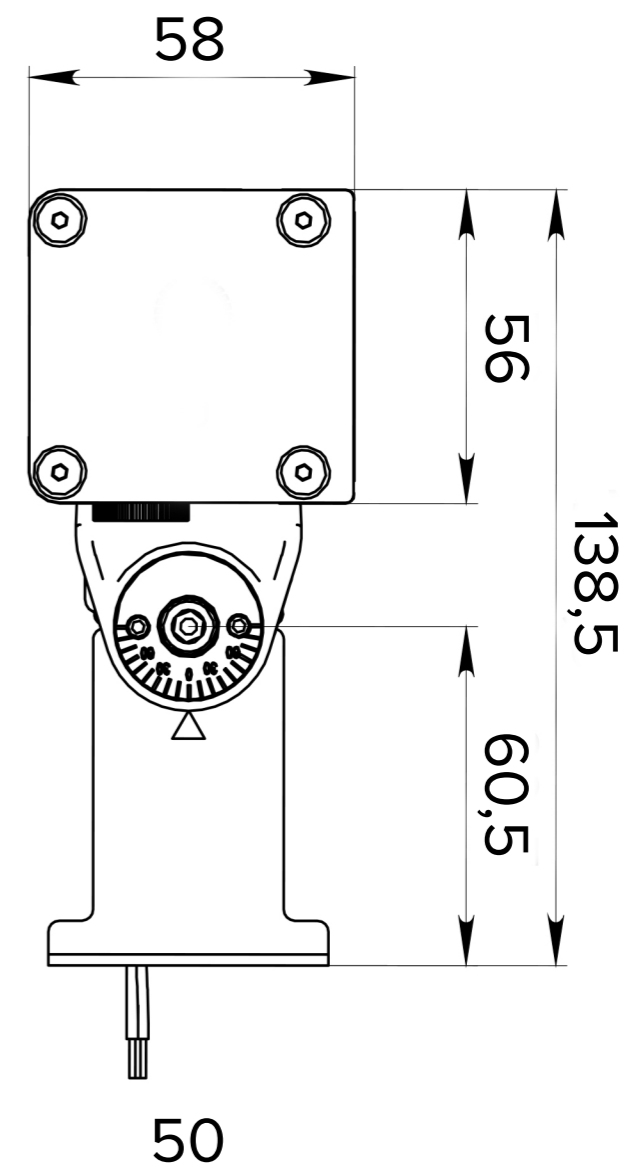

LINE FC luminaire dimensional drawing

Length L, mm

300

600

900

1200

1500