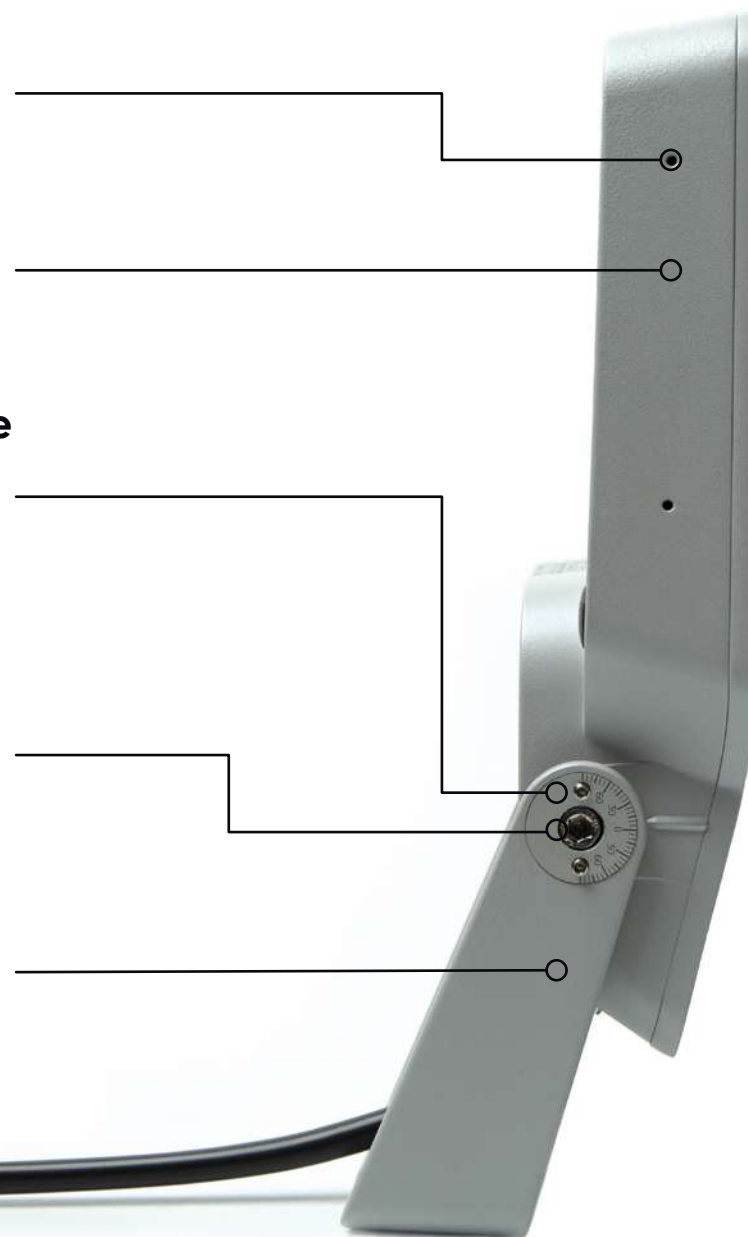

Designated mounting locations for accessories

Smart design. A special arrangement of the components provides an excellent heat dissipation and increases the service life and reliability of the luminaire

Bracket as an integral part of the luminaire

The beveled shape of the bracket allows the luminaire to be mounted without removing the bracket from the body

Double fixation bracket. Nord-Lock® washer secures the threaded parts and effectively prevents their loosening over time

A scale with a rotation angle simplifies the aiming and installation in the exact specified position