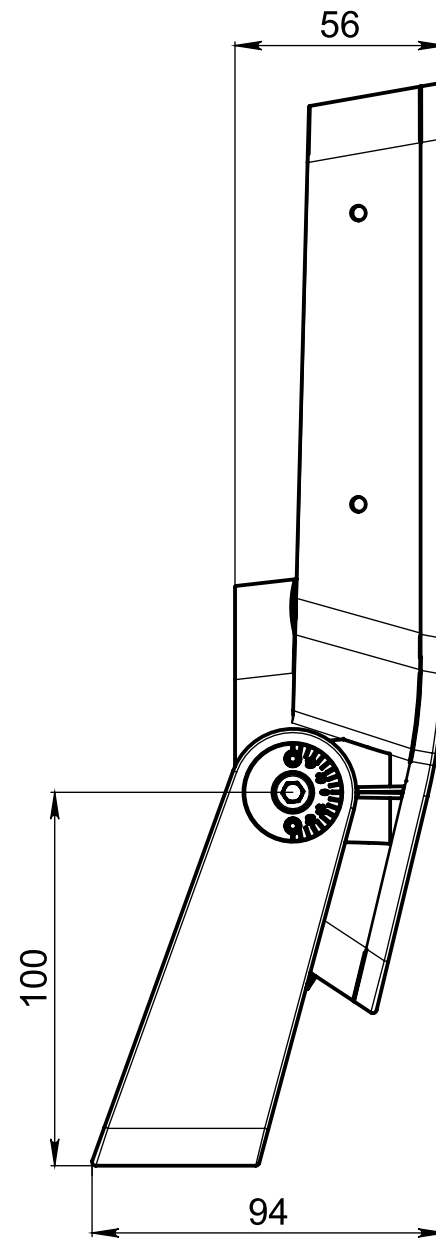

A scale with a rotation angle simplifies the aiming and installation in the exact specified position

RAY MAIN TECHNICAL FEATURES

I N T I L E D

| | |
|-----------------------|---|
| Light source | Nichia (Japan), Cree (USA) LEDs |
| Light color | white (3000K, 4000K, 5000K), blue, green, red, amber, RGBW |
| Optics | 10°, 10x30°, 10x50°, 30°, 35x105°, 65°, 85° |
| Luminous flux | 810 - 2050 lm |
| Wattage | 17 - 26 W |
| Voltage | 90-264 V AC |
| Protection class | IP65 |
| Operating temperature | tropical edition: -40°C ... +55°C standard edition: -40°C ... +45°C |
| Lifespan | not less than 50000 hours |
| Control | DMX-512, DMX-512 + RDM |
| Dimensions | 290x140x94 mm (with bracket) |
| Weight | 2 kg |
| Mounting | on an adjustable bracket, with the scale for precise installation and Nord-Lock® fixing system |
| Customization | diffuser glass; internal honeycomb louvre; customized LEDs color combinations; housing and accessories painting in any RAL color; IP68 connectors; control/power cables of any length up to 3 m |

RAY DIMENSIONAL DRAWING

I N T I L E D

Optics

Customization

10° narrow
round-symmetrical

10x50° narrow oval

60° wide
round-symmetrical

- internal honeycomb louvre
- glass diffuser
- shutter
- external louvre

10a30° narrow oval
asymmetrical

30° medium
round-symmetrical

35x105° medium
oval

80° extra wide
round-symmetrical

RAY CONNECTIONS DIAGRAM

I N T I L E D

RAY white color luminaire connections diagram

RAY color dynamic luminaire connections diagram