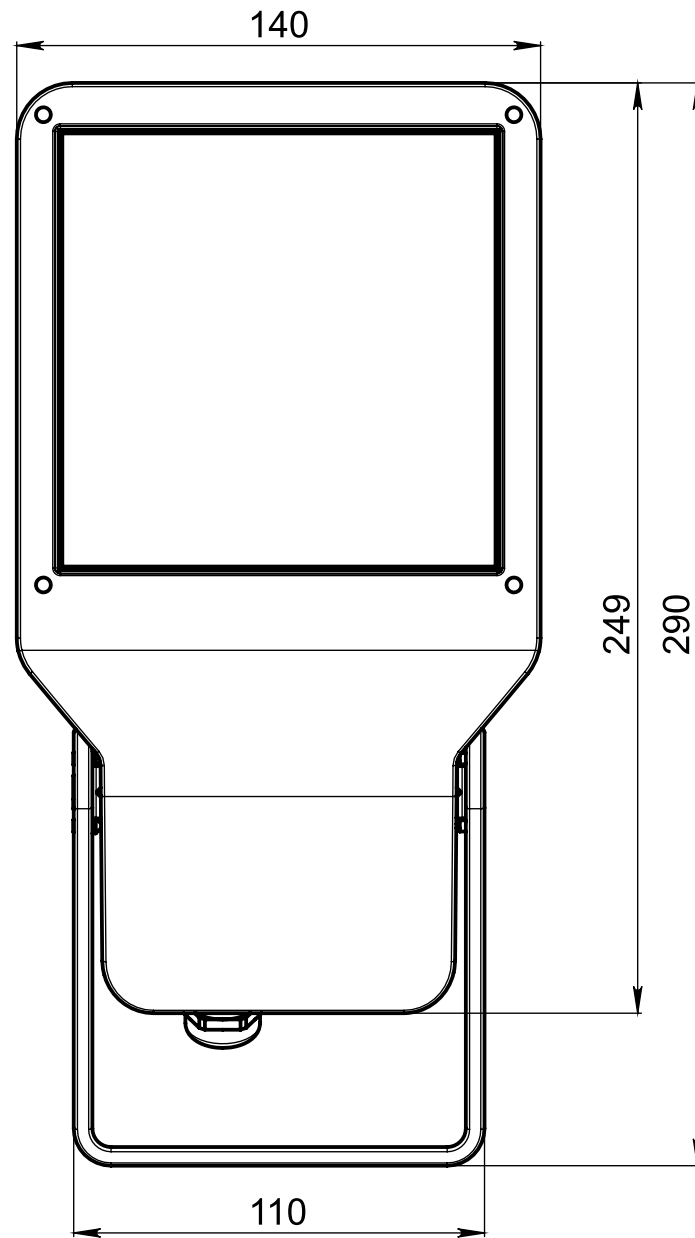

A scale with a rotation angle simplifies the aiming and installation in the exact specified position

RAY MAIN TECHNICAL FEATURES

I N T I L E D

| | |
|-----------------------|---|
| Light source | Nichia (Japan), Cree (USA) LEDs |
| Light color | white (3000K, 4000K, 5000K), blue, green, red, amber, RGBW |
| Optics | 10°, 10x30°, 10x50°, 30°, 35x105°, 65°, 85° |
| Luminous flux | 810 - 2050 lm |
| Wattage | 17 - 26 W |
| Voltage | 90-264 V AC |
| Protection class | IP65 |
| Operating temperature | tropical edition: -40°C ... +55°C standard edition: -40°C ... +45°C |
| Lifespan | not less than 50000 hours |
| Control | DMX-512, DMX-512 + RDM |
| Dimensions | 290x140x94 mm (with bracket) |
| Weight | 2 kg |
| Mounting | on an adjustable bracket, with the scale for precise installation and Nord-Lock® fixing system |
| Customization | diffuser glass; internal honeycomb louvre; customized LEDs color combinations; housing and accessories painting in any RAL color; IP68 connectors; control/power cables of any length up to 3 m |

RAY DIMENSIONAL DRAWING

I N T I L E D

Optics

Customization

10° narrow
round-symmetrical

10x50° narrow oval

60° wide
round-symmetrical

- internal honeycomb louvre
- glass diffuser
- shutter
- external louvre

10a30° narrow oval
asymmetrical

30° medium
round-symmetrical

35x105° medium
oval

80° extra wide
round-symmetrical

RAY CONNECTIONS DIAGRAM

I N T I L E D

RAY white color luminaire connections diagram

RAY color dynamic luminaire connections diagram