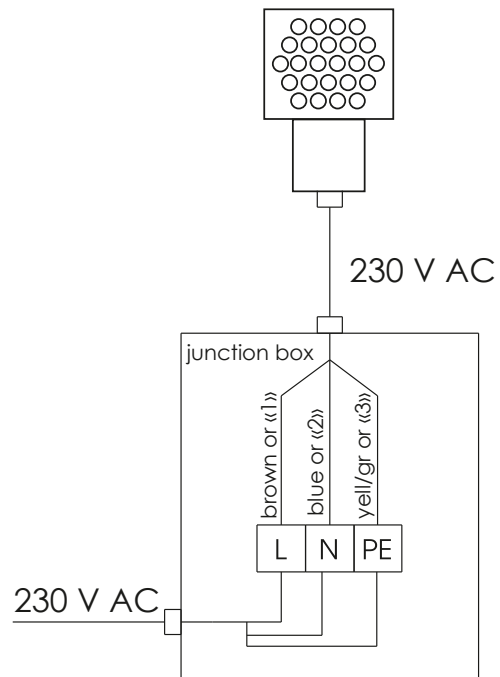

A scale with a rotation angle simplifies the aiming and installation in the exact specified position

RAY MAIN TECHNICAL FEATURES

I N T I L E D

| | |
|-----------------------|---|
| Light source | Nichia (Japan), Cree (USA) LEDs |
| Light color | white (3000K, 4000K, 5000K), blue, green, red, amber, RGBW |
| Optics | 10°, 10x30°, 10x50°, 30°, 35x105°, 65°, 85° |
| Luminous flux | 810 - 2050 lm |
| Wattage | 17 - 26 W |
| Voltage | 90-264 V AC |
| Protection class | IP65 |
| Operating temperature | tropical edition: -40°C ... +55°C standard edition: -40°C ... +45°C |
| Lifespan | not less than 50000 hours |
| Control | DMX-512, DMX-512 + RDM |
| Dimensions | 290x140x94 mm (with bracket) |
| Weight | 2 kg |
| Mounting | on an adjustable bracket, with the scale for precise installation and Nord-Lock® fixing system |
| Customization | diffuser glass; internal honeycomb louvre; customized LEDs color combinations; housing and accessories painting in any RAL color; IP68 connectors; control/power cables of any length up to 3 m |

RAY DIMENSIONAL DRAWING

I N T I L E D

Optics

Customization

10° narrow
round-symmetrical

10x50° narrow oval

60° wide
round-symmetrical

- internal honeycomb louvre
- glass diffuser
- shutter
- external louvre

10a30° narrow oval
asymmetrical

30° medium
round-symmetrical

35x105° medium
oval

80° extra wide
round-symmetrical

RAY CONNECTIONS DIAGRAM

I N T I L E D

RAY white color luminaire connections diagram

RAY color dynamic luminaire connections diagram