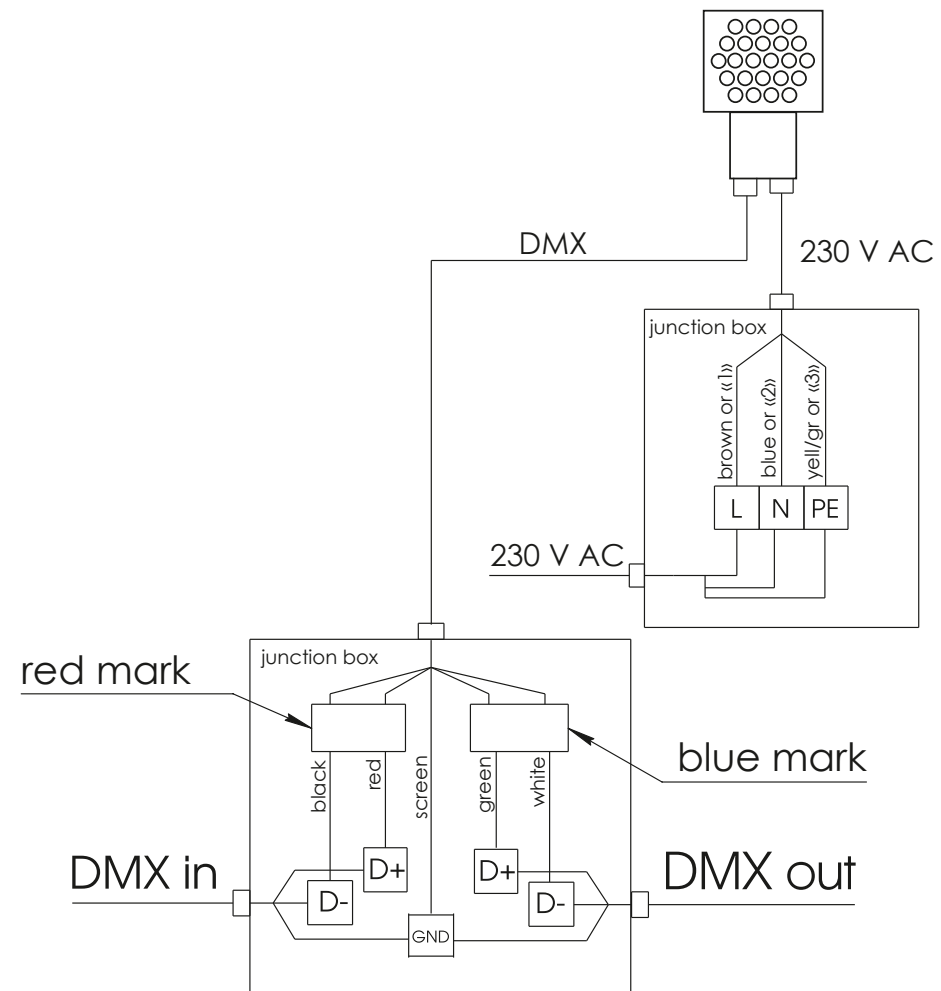

A scale with a rotation angle simplifies the aiming and installation in the exact specified position

RAY MAIN TECHNICAL FEATURES

I N T I L E D

| | |
|-----------------------|---|
| Light source | Nichia (Japan), Cree (USA) LEDs |
| Light color | white (3000K, 4000K, 5000K), blue, green, red, amber, RGBW |
| Optics | 10°, 10x30°, 10x50°, 30°, 35x105°, 65°, 85° |
| Luminous flux | 810 - 2050 lm |
| Wattage | 17 - 26 W |
| Voltage | 90-264 V AC |
| Protection class | IP65 |
| Operating temperature | tropical edition: -40°C ... +55°C standard edition: -40°C ... +45°C |
| Lifespan | not less than 50000 hours |
| Control | DMX-512, DMX-512 + RDM |
| Dimensions | 290x140x94 mm (with bracket) |
| Weight | 2 kg |
| Mounting | on an adjustable bracket, with the scale for precise installation and Nord-Lock® fixing system |
| Customization | diffuser glass; internal honeycomb louvre; customized LEDs color combinations; housing and accessories painting in any RAL color; IP68 connectors; control/power cables of any length up to 3 m |

RAY DIMENSIONAL DRAWING

I N T I L E D

Optics

Customization

10° narrow
round-symmetrical

10x50° narrow oval

60° wide
round-symmetrical

- internal honeycomb louvre
- glass diffuser
- shutter
- external louvre

10a30° narrow oval
asymmetrical

30° medium
round-symmetrical

35x105° medium
oval

80° extra wide
round-symmetrical

RAY CONNECTIONS DIAGRAM

I N T I L E D

RAY white color luminaire connections diagram

RAY color dynamic luminaire connections diagram