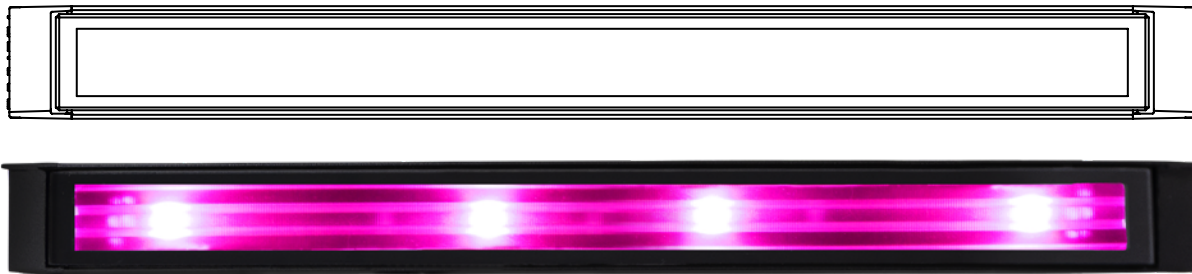

SLIM fullcolor NEW

An ultra-compact linear luminaire that delivers excellent light quality thanks to the special combination of its optics and multi-chip LED.

Application

floodlight

accent

contour

SLIM fullcolor

fullcolor
(multichip RGBW40)

40x100° 50x90° 60x90° 120°

CRI

≥80 (for white color)

Color binning

2 MacAdam ellipses for white,
±3 nm for color LED

Voltage

48 V DC

IP66

Lifespan

not less than 50 000 hours

- 40°C + 55°C

Controls, protocols

DMX-512

Controls, pixel size

1 luminaire – 1 pixel