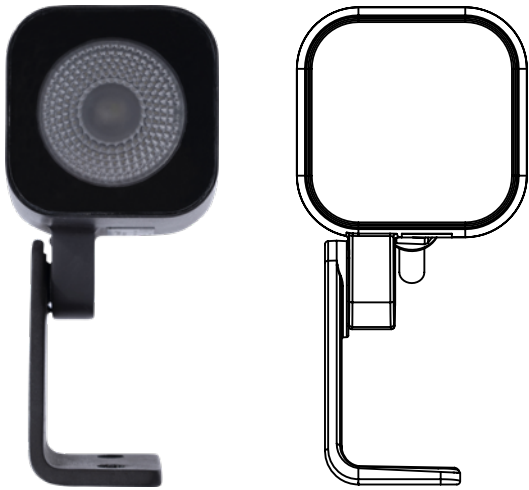

# SPOT NEW

An updated version of the IntiSPOT accent luminaire.  
In addition to a fresh body design, the new SPOT  
contains all the latest INTILED technologies.