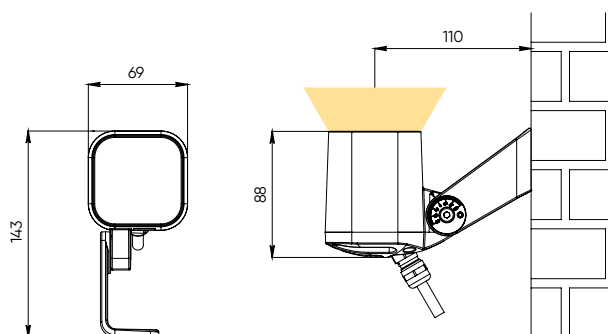

SPOT

NEW

3000K

4000K

5000K

15°

15x60°

30°

40°

120°

CRI

≥80 (for white color)

Color binning

2 MacAdam ellipses for white,
±3 nm for color LED

Voltage

24 V DC

IP66

Lifespan

not less than 50 000 hours

- 40°C + 55°C

Controls, protocols

PWM

Controls, pixel size

1 luminaire – 1 pixel

Materials

housing, bracket – aluminum alloy

diffusor – tempered glass

top glass – monolithic polycarbonate

Standard RAL colors

1015

1001

8004

8017

9005

7016

9006

9003

Standard coating type

moire

Accessories

screen

tube

Customization

control: PWM, DMX-512, DMX-512 + RDM

connectors IP68

cable length up to 5m

light color, wattage and luminous flux

customized for a specific project

Available custom versions

100%

Technologies

weight, kg
0,6