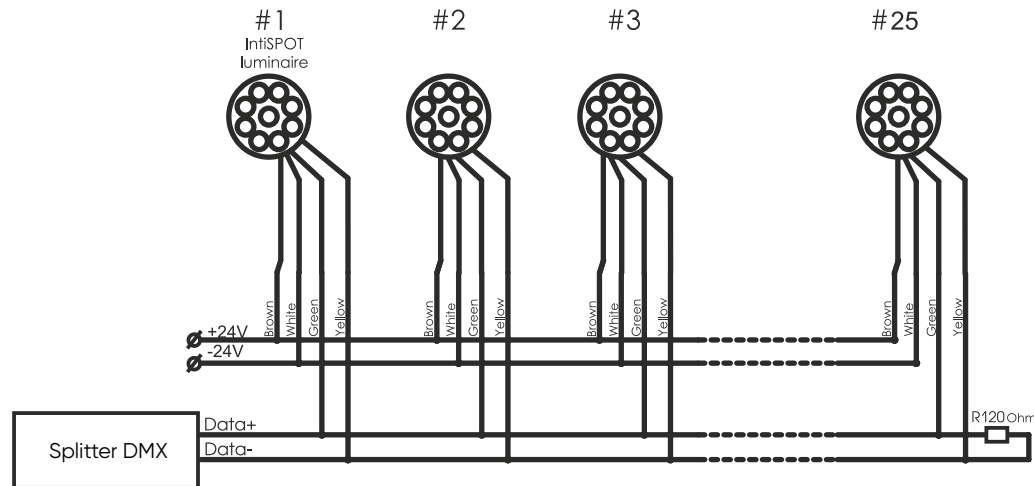

SPOT fc CONNECTIONS DIAGRAM

I N T I L E D

Wire color Input/Output

brown + 24 V

white - 24 V

green Data+

yellow Data-