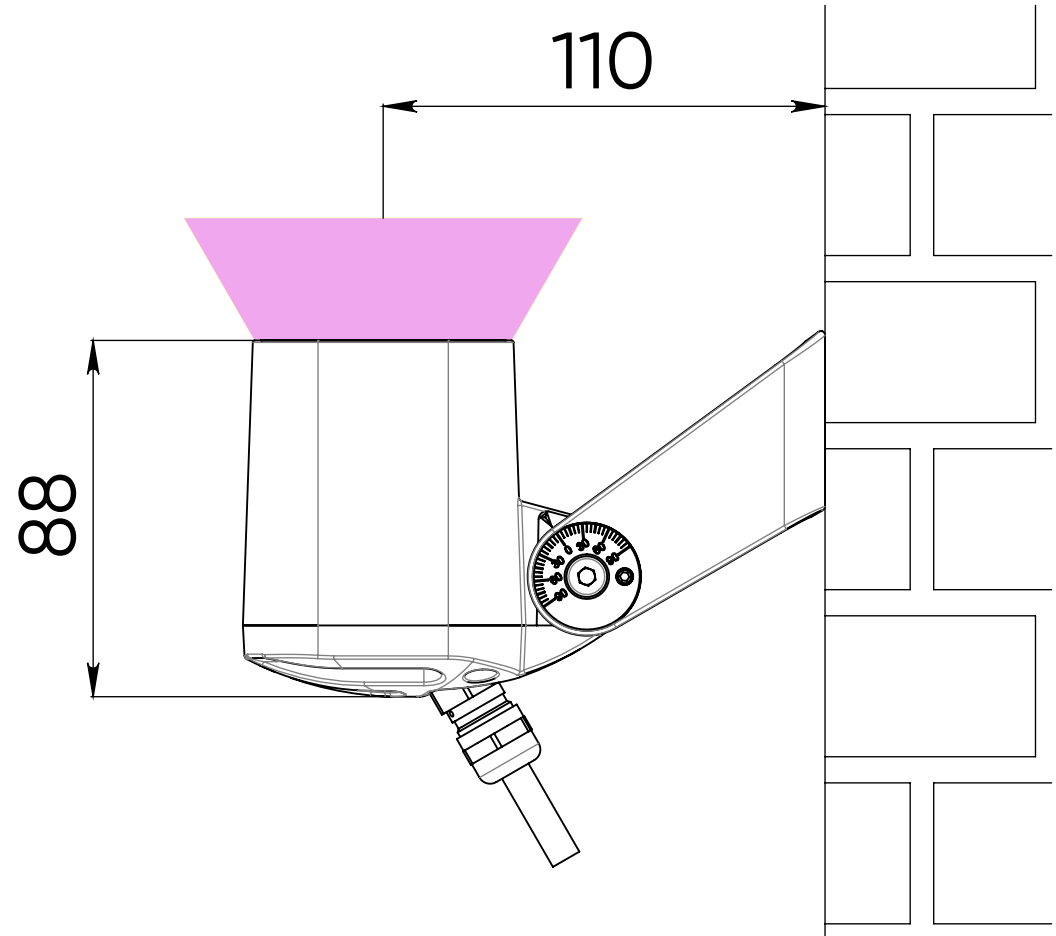

SPOT fullcolor TECHNICAL SPECIFICATION

I N T I L E D

Light color	fullcolor
Lumen output	up to 310 lm
Control	DMX-512 + RDM
Напряжение питания	230 V AC
Optics	15°, 30°, 40°, 120°, 15x60°
Protection class	IP66
Mechanical resistance	IK08
Operating temperature	-40°C ... +55°C
Lifespan	not less than 50 000 hours
Dimensions	97x70x90 mm – without bracket 143x69x110 mm – with bracket
Weight	0,6 kg
Materials	housing, bracket – die cast aluminum; diffusor – tempered glass
Contents of delivery	luminaire, passport, package

15°

30°

40°

15x60°

120°

COMPARISON BETWEEN DIFFERENT SERIES OF PRODUCTS

I N T I L E D

SPOT
30°

IntiSPOT
24°

KUB
30°

RAY
30°

COMPARISON BETWEEN DIFFERENT SERIES OF PRODUCTS. ILLUMINANCE

I N T I L E D

SPOT
30°

IntiSPOT
24°

KUB
30°

RAY
30°

SPOT fullcolor CONNECTIONS DIAGRAM

I N T I L E D

Wire color	Input/Output
brown	+ 24 V
white	- 24 V
green	Data+
yellow	Data-

more info