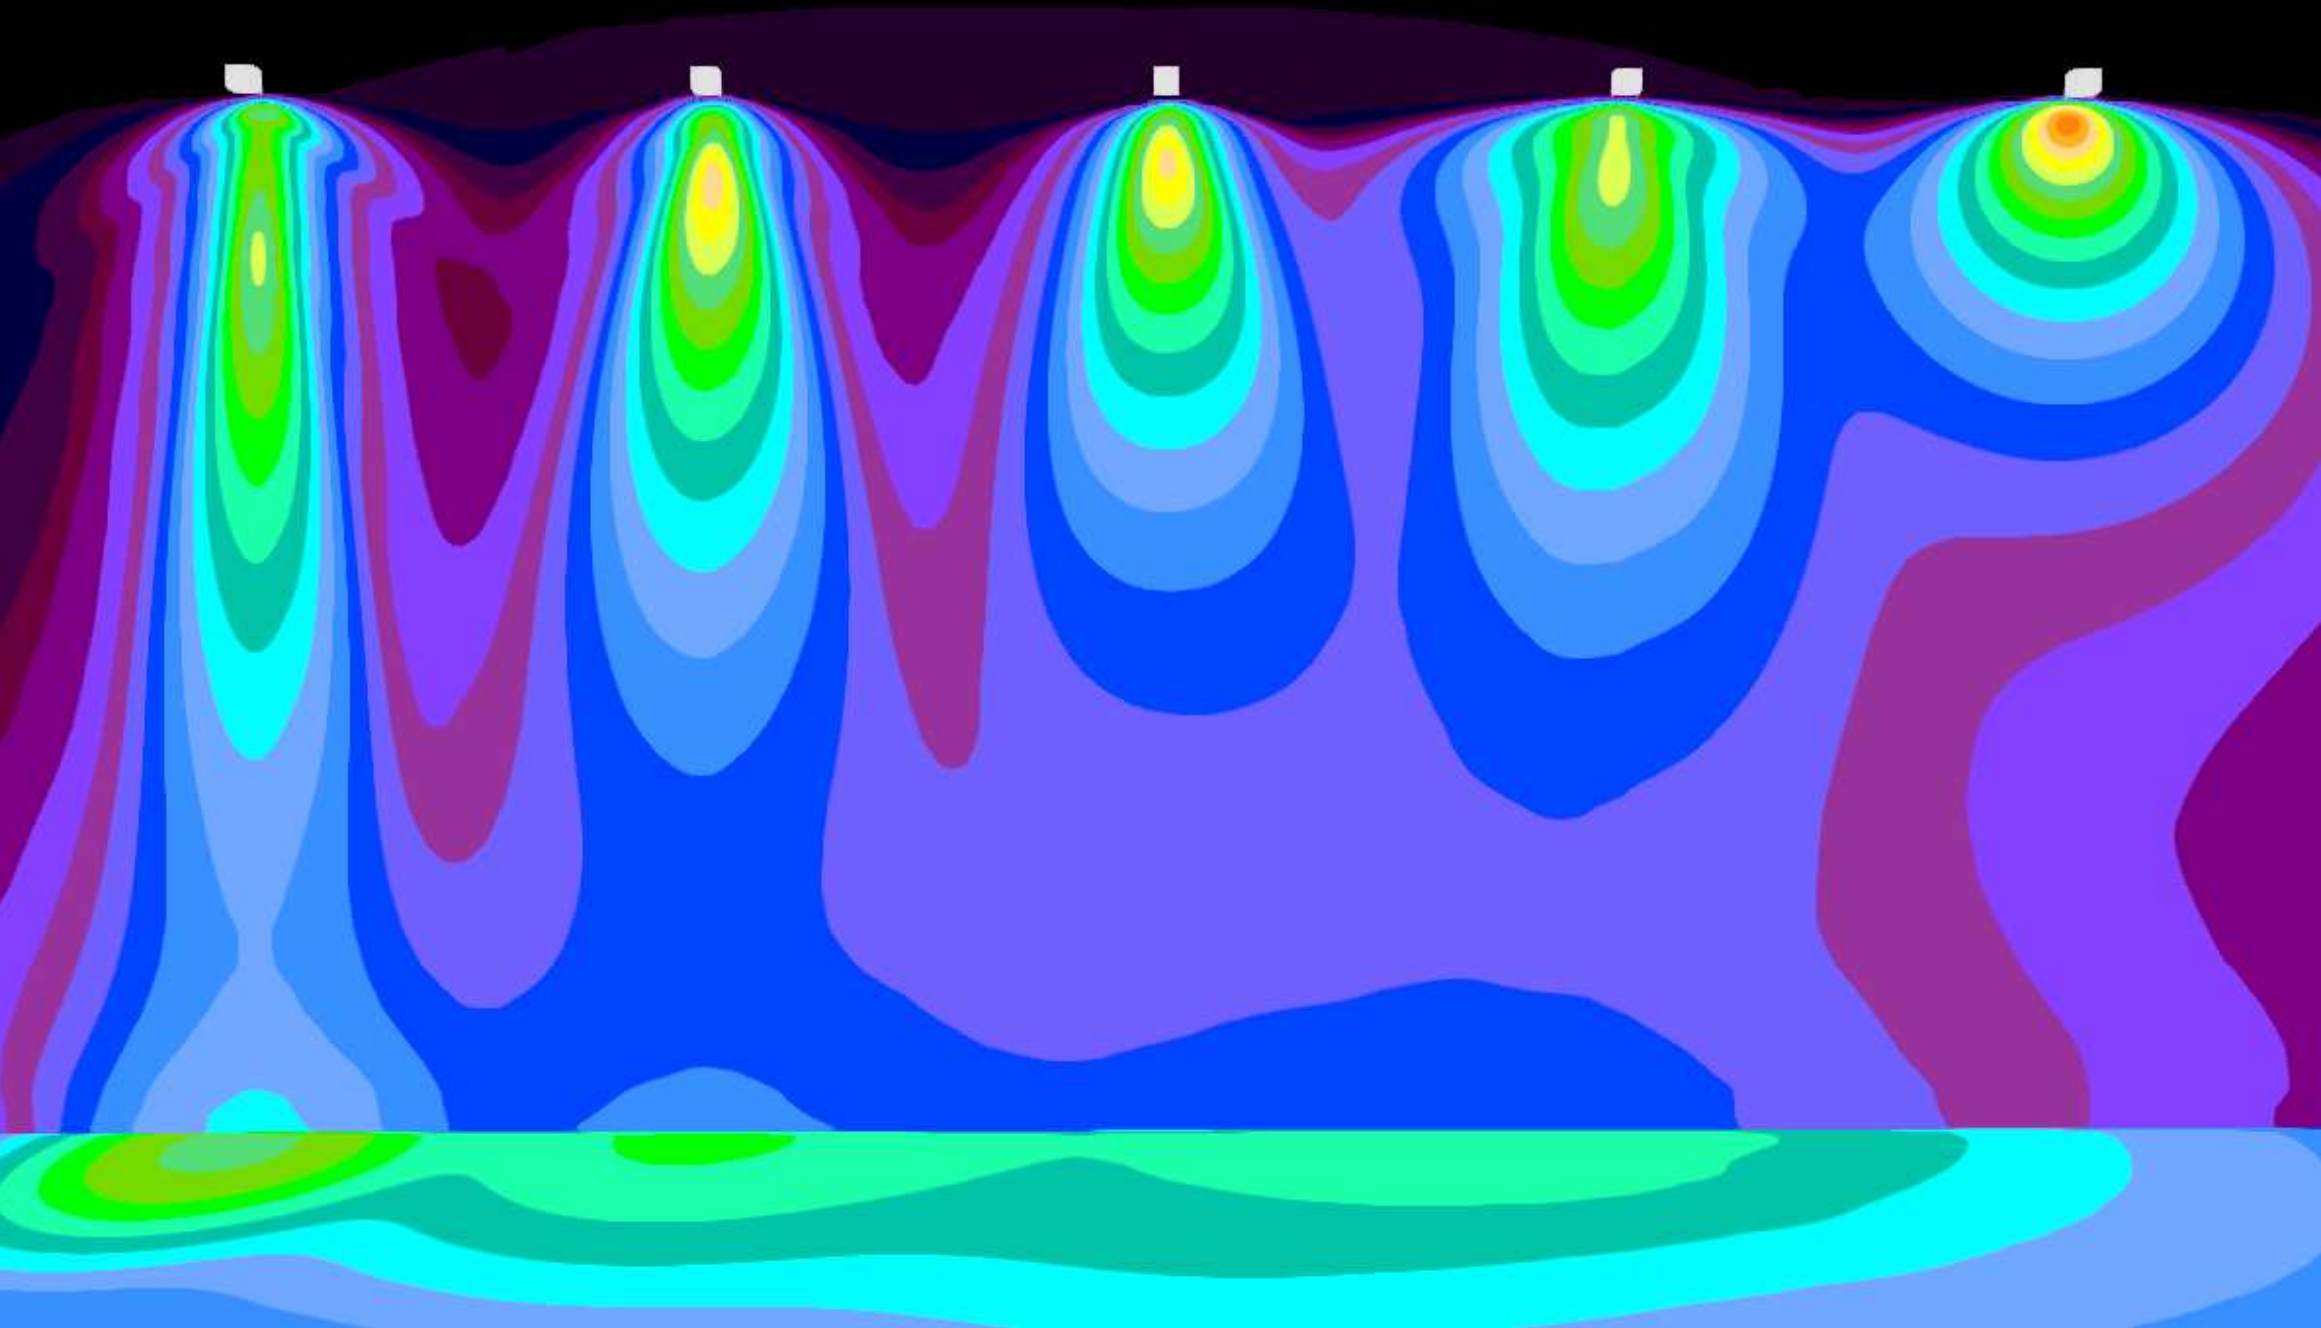

SPOT fullcolor TECHNICAL SPECIFICATION

I N T I L E D

Light color	fullcolor
Lumen output	up to 310 lm
Control	DMX-512 + RDM
Voltage	24 V DC
Optics	15°, 30°, 40°, 120°, 15x60°
Protection class	IP66
Mechanical resistance	IK08
Operating temperature	-40°C ... +55°C
Lifespan	not less than 50 000 hours
Dimensions	97x70x90 mm – without bracket 143x69x110 mm – with bracket
Weight	0,6 kg
Materials	housing, bracket – die cast aluminum; diffusor – tempered glass
Contents of delivery	luminaire, passport, package

SPOT fullcolor MODEL RANGE

I N T I L E D

15°

30°

40°

15x60°

120°

SPOT fullcolor MODEL RANGE. ILLUMINANCE

I N T I L E D

15°

30°

40°

15x60°

120°

SPOT fullcolor MODEL RANGE. LUMINANCE

I N T I L E D

15°

30°

40°

15x60°

120°

COMPARISON BETWEEN DIFFERENT SERIES OF PRODUCTS

I N T I L E D

SPOT
30°