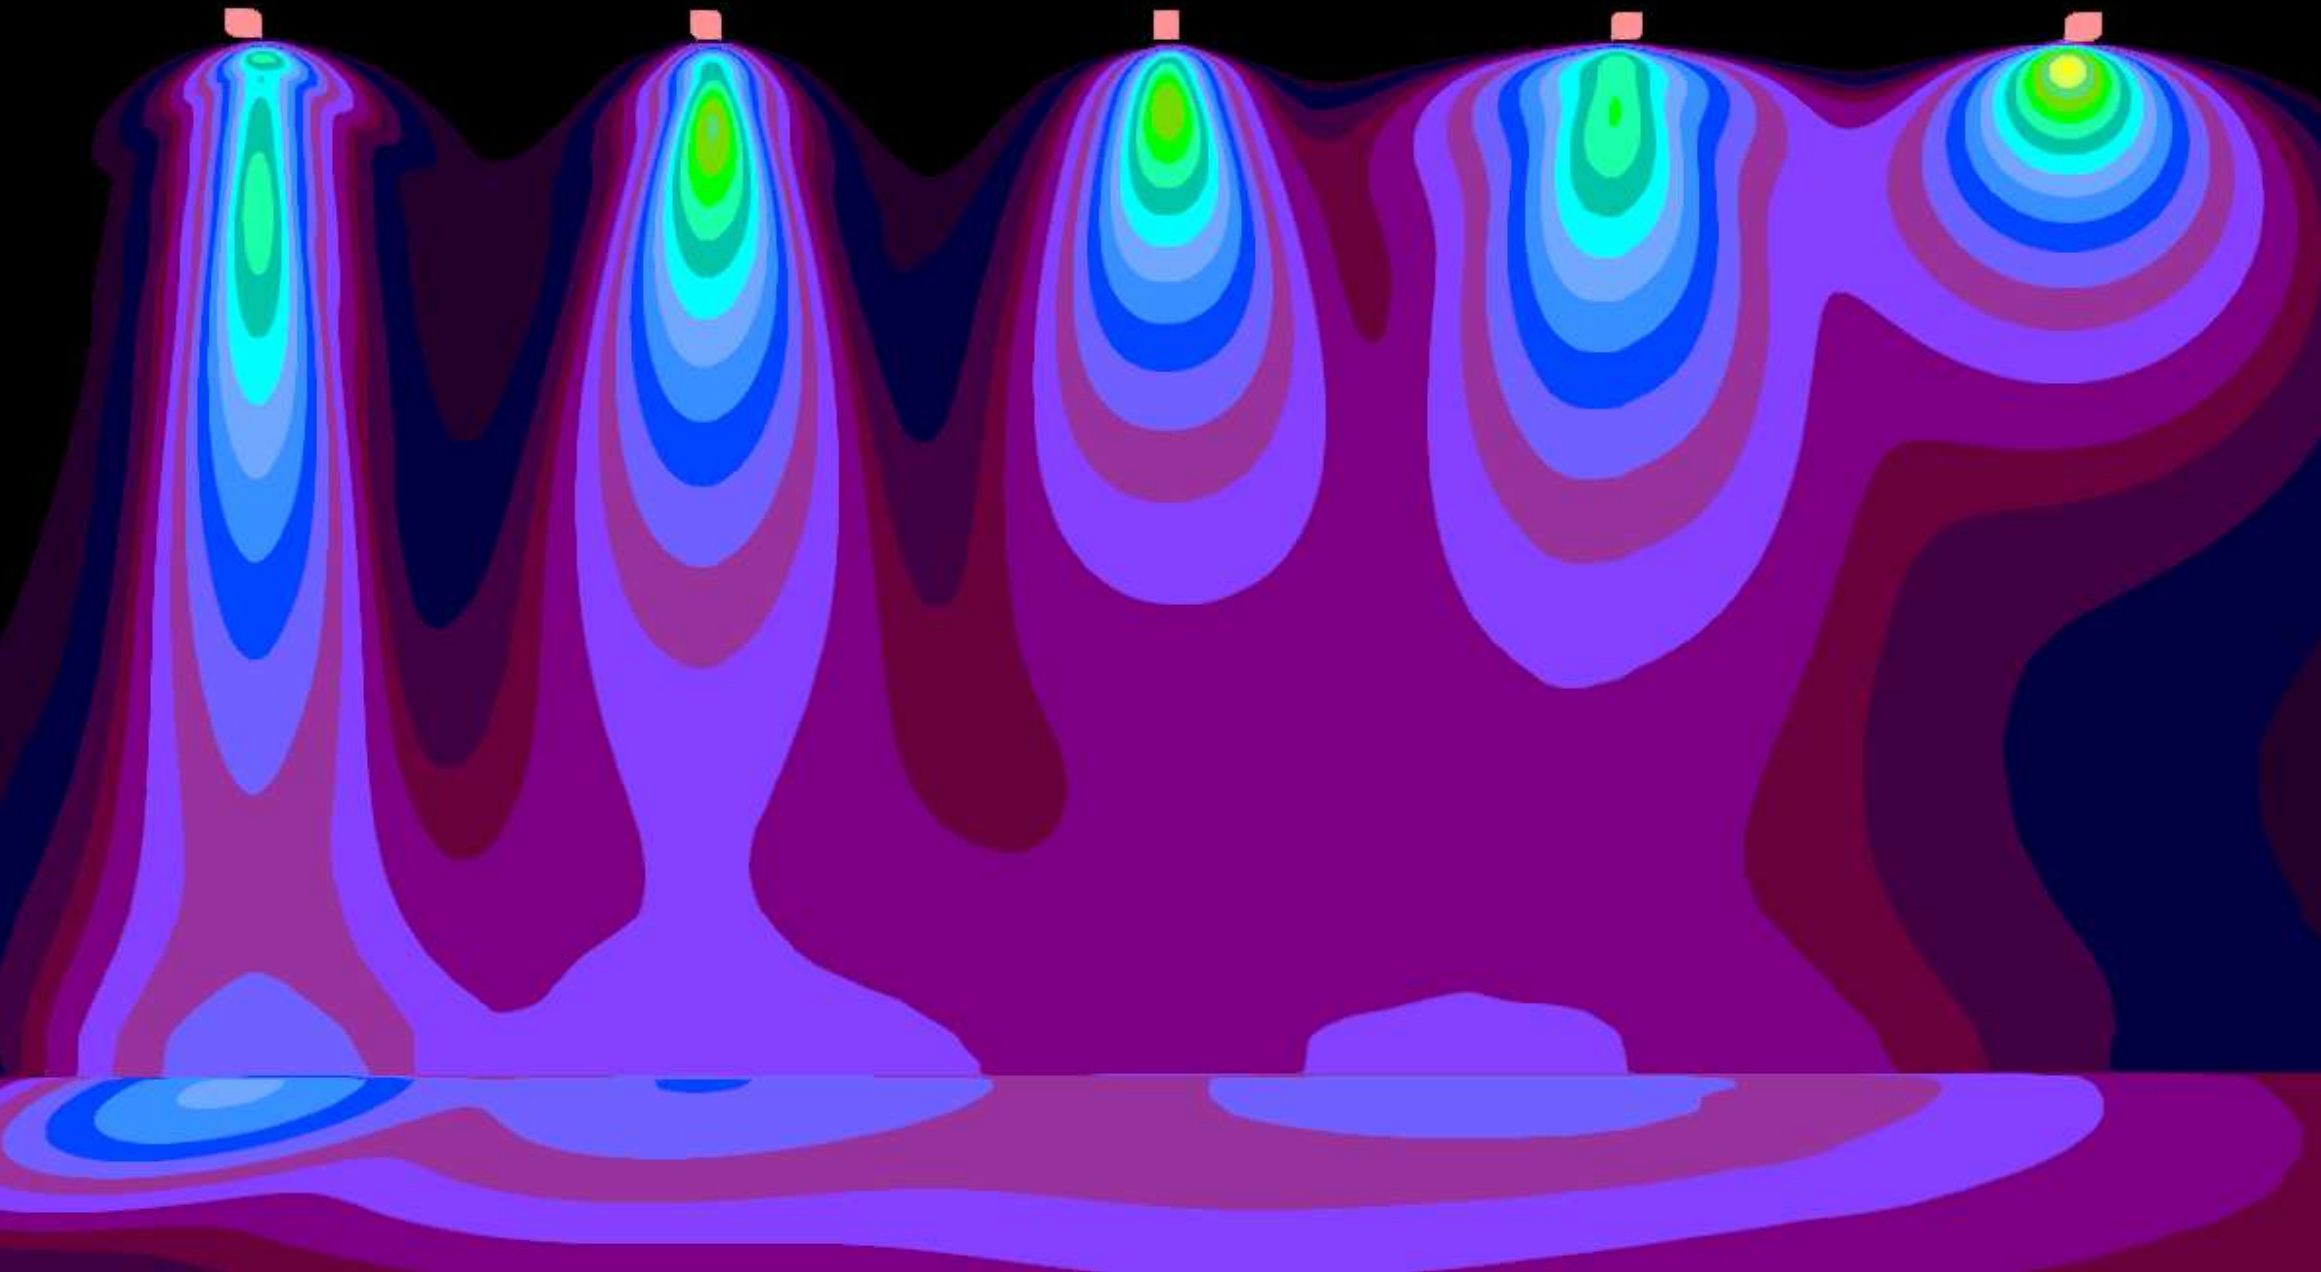

SPOT fullcolor TECHNICAL SPECIFICATION

I N T I L E D

Light color	fullcolor
Lumen output	up to 310 lm
Control	DMX-512 + RDM
Напряжение питания	230 V AC
Optics	15°, 30°, 40°, 120°, 15x60°
Protection class	IP66
Mechanical resistance	IK08
Operating temperature	-40°C ... +55°C
Lifespan	not less than 50 000 hours
Dimensions	97x70x90 mm – without bracket 143x69x110 mm – with bracket
Weight	0,6 kg
Materials	housing, bracket – die cast aluminum; diffusor – tempered glass
Contents of delivery	luminaire, passport, package

SPOT fullcolor MODEL RANGE

I N T I L E D

15°

30°

40°

15x60°

120°

SPOT fullcolor MODEL RANGE. ILLUMINANCE

I N T I L E D

15°

30°

40°

15x60°

120°

SPOT fullcolor MODEL RANGE. LUMINANCE

I N T I L E D

15°

30°

40°

15x60°

120°

COMPARISON BETWEEN DIFFERENT SERIES OF PRODUCTS

I N T I L E D

SPOT
30°