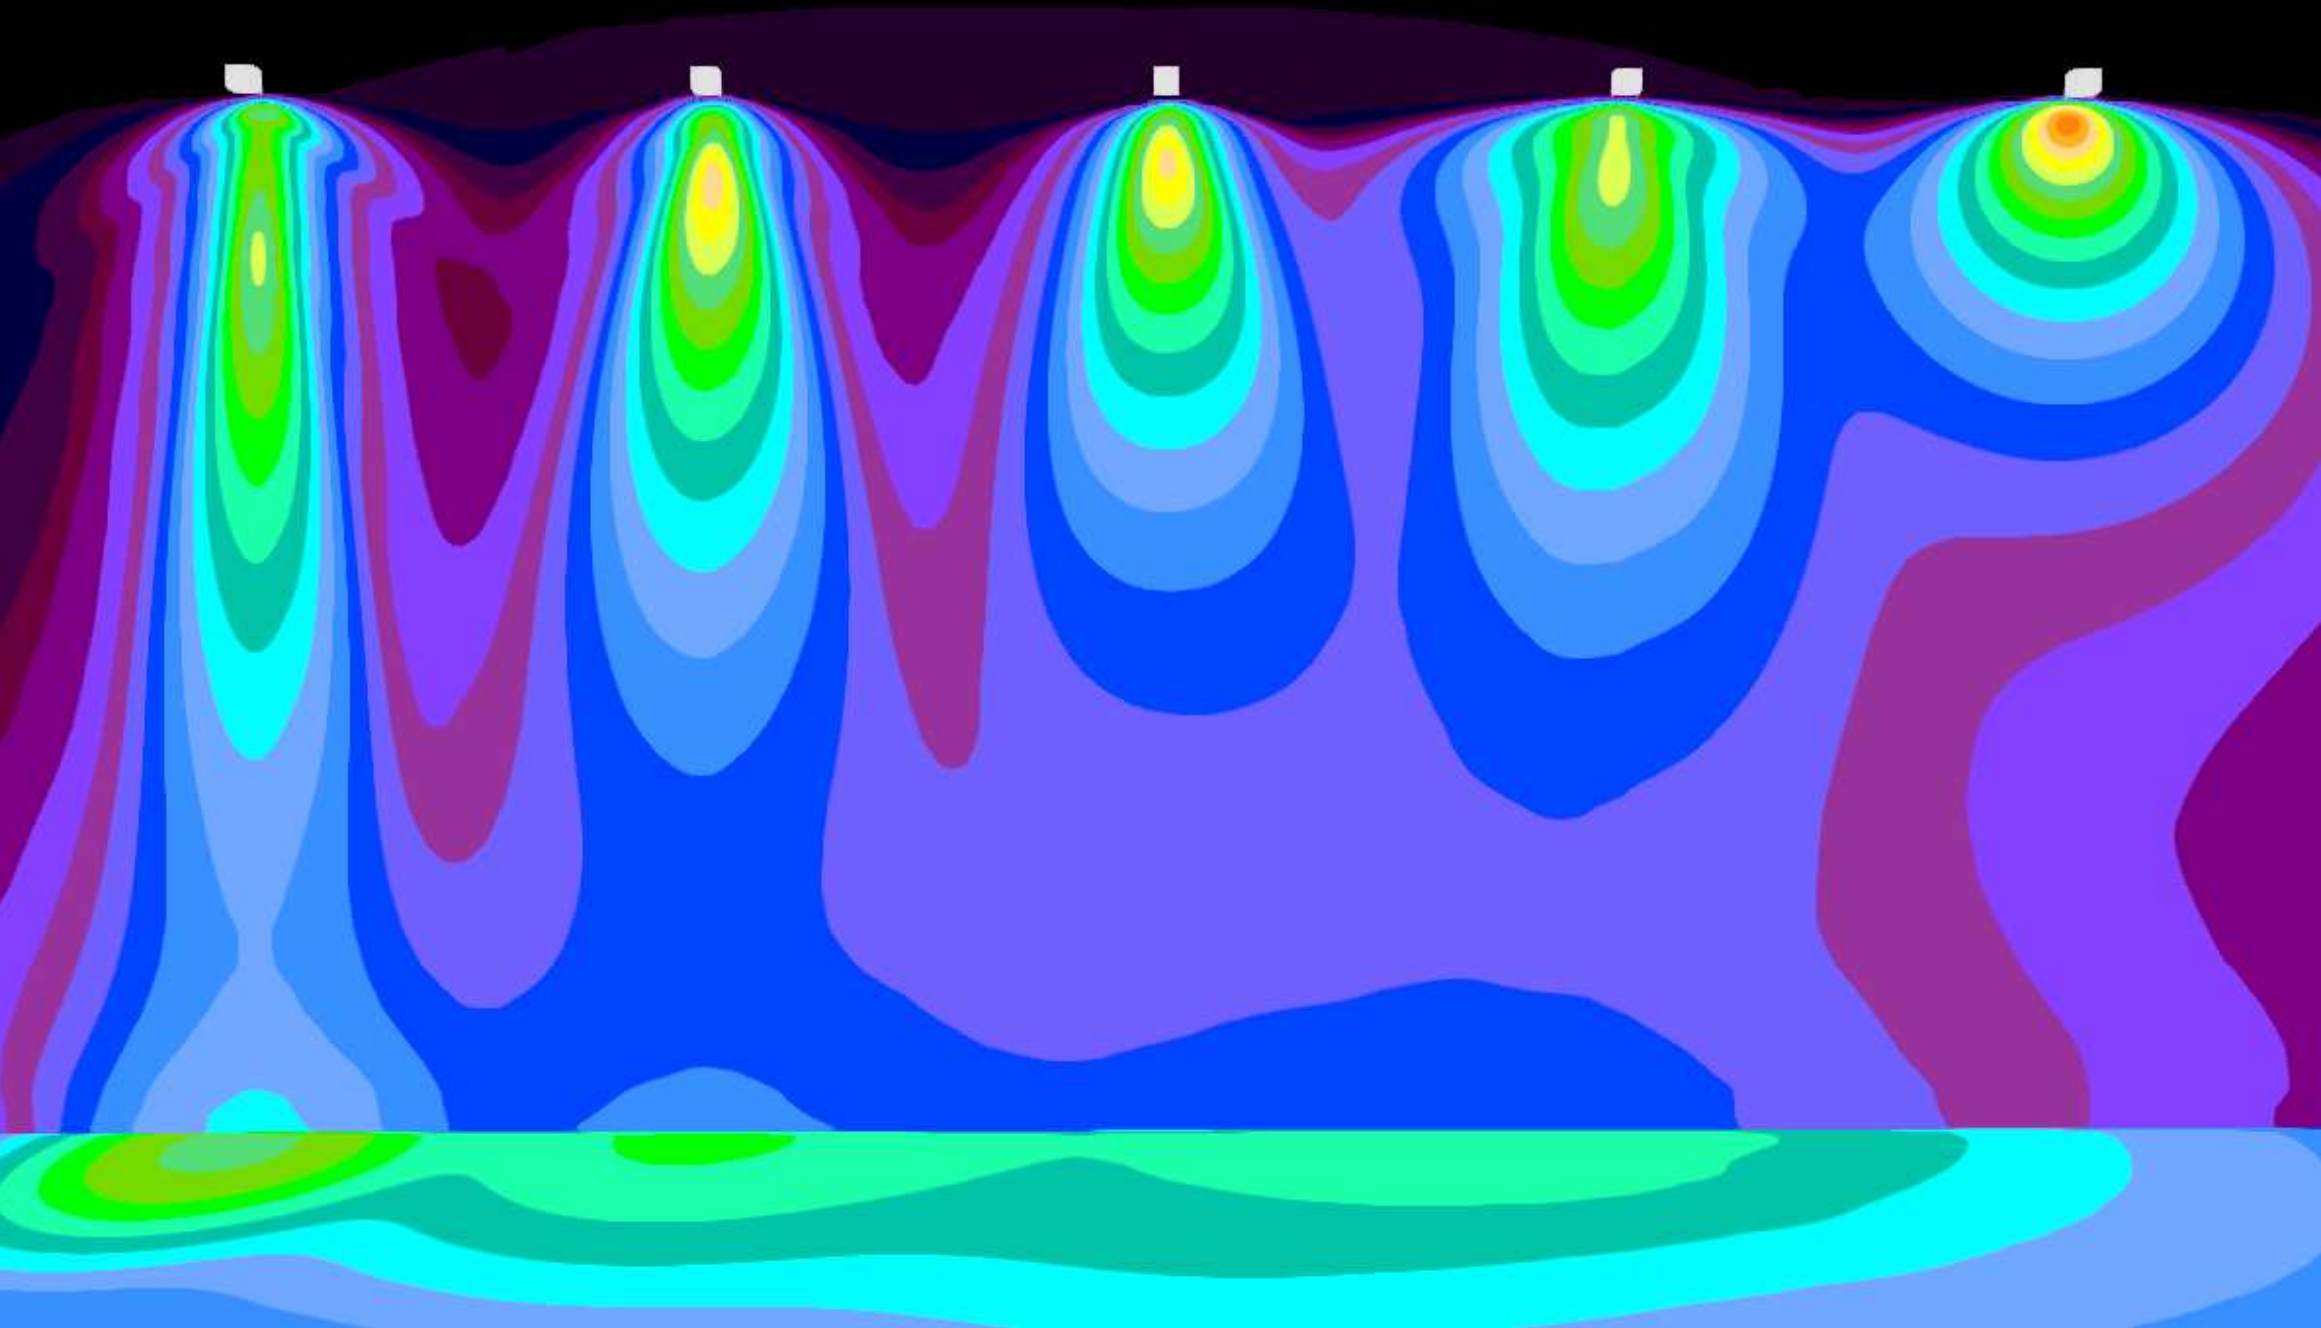

SPOT fullcolor TECHNICAL SPECIFICATION

I N T I L E D

Light color	fullcolor
Lumen output	up to 310 lm
Control	DMX-512 + RDM
Напряжение питания	230 V AC
Optics	15°, 30°, 40°, 120°, 15x60°
Protection class	IP66
Mechanical resistance	IK08
Operating temperature	-40°C ... +55°C
Lifespan	not less than 50 000 hours
Dimensions	97x70x90 mm – without bracket 143x69x110 mm – with bracket
Weight	0,6 kg
Materials	housing, bracket – die cast aluminum; diffusor – tempered glass
Contents of delivery	luminaire, passport, package

SPOT fullcolor MODEL RANGE

I N T I L E D

15°

30°

40°

15x60°

120°

SPOT fullcolor MODEL RANGE. ILLUMINANCE

I N T I L E D

15°

30°

40°

15x60°

120°

SPOT fullcolor MODEL RANGE. LUMINANCE

I N T I L E D

15°

30°

40°

15x60°

120°

COMPARISON BETWEEN DIFFERENT SERIES OF PRODUCTS

I N T I L E D

SPOT
30°