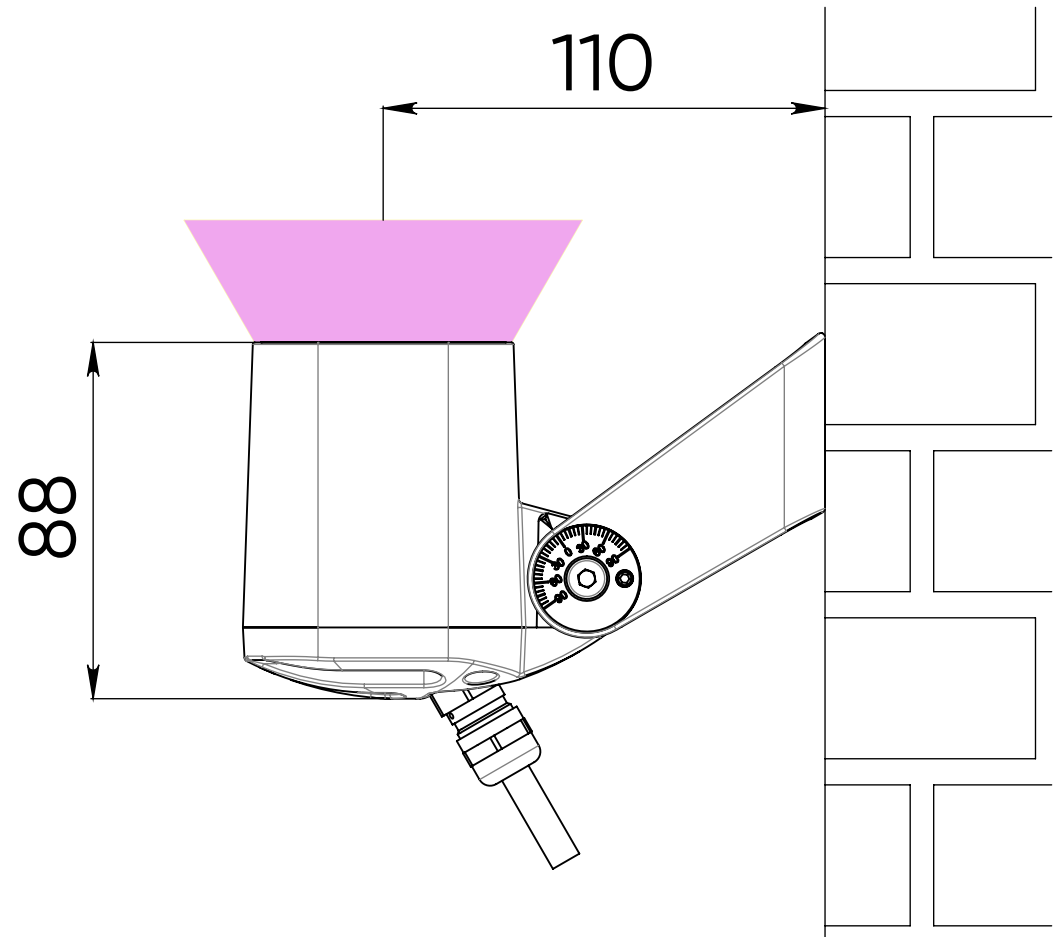

SPOT fullcolor TECHNICAL SPECIFICATION

I N T I L E D

Light color	fullcolor
Lumen output	up to 310 lm
Control	DMX-512 + RDM
Voltage	24 V DC
Optics	15°, 30°, 40°, 120°, 15x60°
Protection class	IP66
Mechanical resistance	IK08
Operating temperature	-40°C ... +55°C
Lifespan	not less than 50 000 hours
Dimensions	97x70x90 mm – without bracket 143x69x110 mm – with bracket
Weight	0,6 kg
Materials	housing, bracket – die cast aluminum; diffusor – tempered glass
Contents of delivery	luminaire, passport, package

15°

30°

40°

15x60°

120°

COMPARISON BETWEEN DIFFERENT SERIES OF PRODUCTS

I N T I L E D

SPOT
30°

IntiSPOT
24°

KUB
30°

RAY
30°

COMPARISON BETWEEN DIFFERENT SERIES OF PRODUCTS. ILLUMINANCE

I N T I L E D

SPOT
30°

IntiSPOT
24°

KUB
30°

RAY
30°

SPOT fullcolor CONNECTIONS DIAGRAM

I N T I L E D

Wire color Input/Output

brown + 24 V

white - 24 V

green Data+

yellow Data-