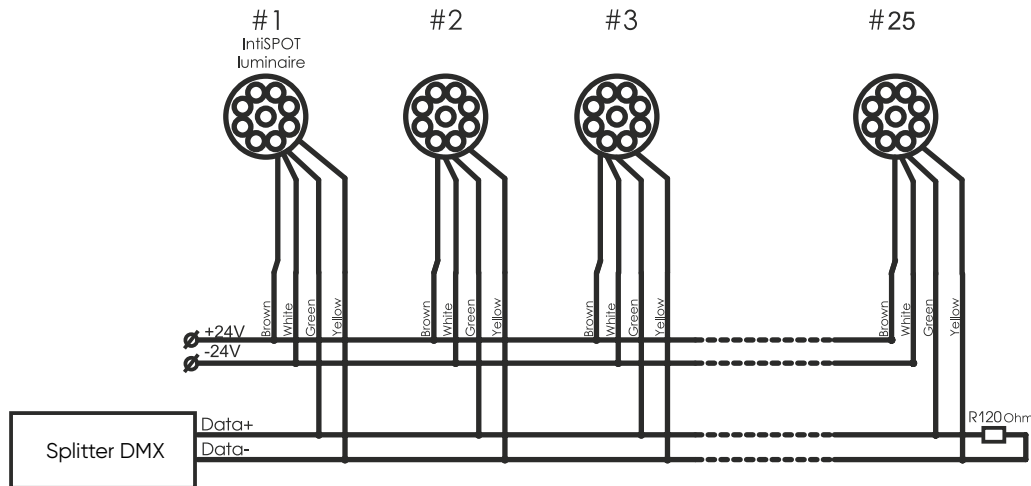

SPOT fullcolor TECHNICAL SPECIFICATION

I N T I L E D

Light color	fullcolor
Lumen output	up to 310 lm
Control	DMX-512 + RDM
Напряжение питания	230 V AC
Optics	15°, 30°, 40°, 120°, 15x60°
Protection class	IP66
Mechanical resistance	IK08
Operating temperature	-40°C ... +55°C
Lifespan	not less than 50 000 hours
Dimensions	97x70x90 mm – without bracket 143x69x110 mm – with bracket
Weight	0,6 kg
Materials	housing, bracket – die cast aluminum; diffusor – tempered glass
Contents of delivery	luminaire, passport, package

15°

30°

40°

15x60°

120°

COMPARISON BETWEEN DIFFERENT SERIES OF PRODUCTS

I N T I L E D

SPOT
30°

IntiSPOT
24°

KUB
30°

RAY
30°

COMPARISON BETWEEN DIFFERENT SERIES OF PRODUCTS. ILLUMINANCE

I N T I L E D

SPOT
30°

IntiSPOT
24°

KUB
30°

RAY
30°

SPOT fullcolor CONNECTIONS DIAGRAM

I N T I L E D

Wire color	Input/Output
brown	+ 24 V
white	- 24 V
green	Data+
yellow	Data-

more info