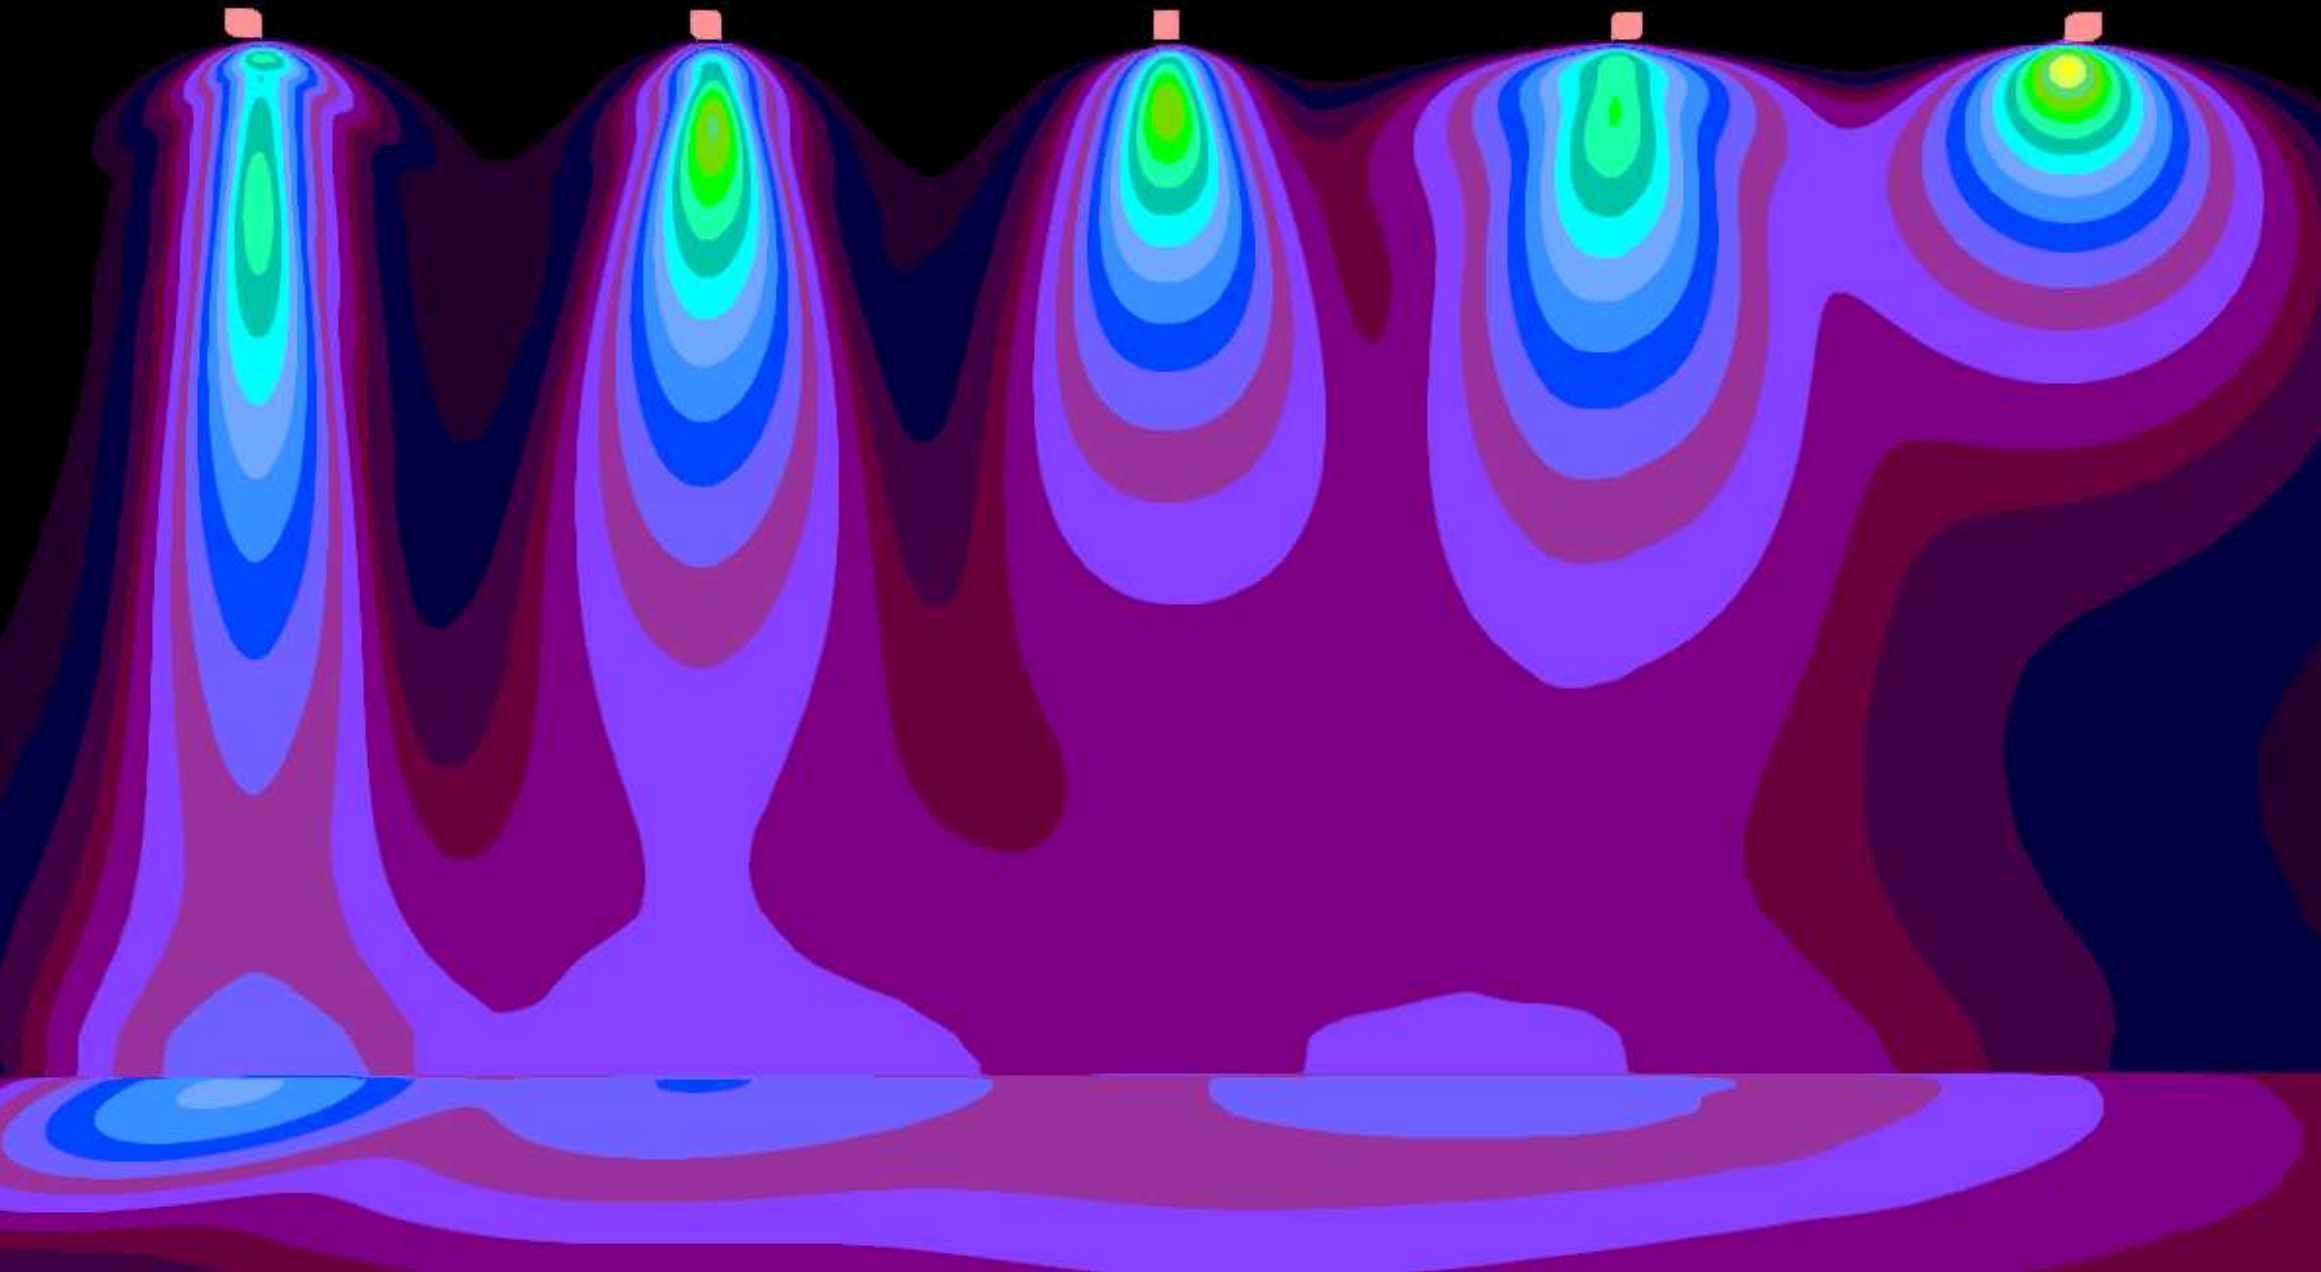

SPOT fullcolor TECHNICAL SPECIFICATION

I N T I L E D

Light color	fullcolor
Lumen output	up to 310 lm
Control	DMX-512 + RDM
Voltage	24 V DC
Optics	15°, 30°, 40°, 120°, 15x60°
Protection class	IP66
Mechanical resistance	IK08
Operating temperature	-40°C ... +55°C
Lifespan	not less than 50 000 hours
Dimensions	97x70x90 mm – without bracket 143x69x110 mm – with bracket
Weight	0,6 kg
Materials	housing, bracket – die cast aluminum; diffusor – tempered glass
Contents of delivery	luminaire, passport, package

SPOT fullcolor MODEL RANGE

I N T I L E D

15°

30°

40°

15x60°

120°

SPOT fullcolor MODEL RANGE. ILLUMINANCE

I N T I L E D

15°

30°

40°

15x60°

120°

SPOT fullcolor MODEL RANGE. LUMINANCE

I N T I L E D

15°

30°

40°

15x60°

120°

COMPARISON BETWEEN DIFFERENT SERIES OF PRODUCTS

I N T I L E D

SPOT
30°