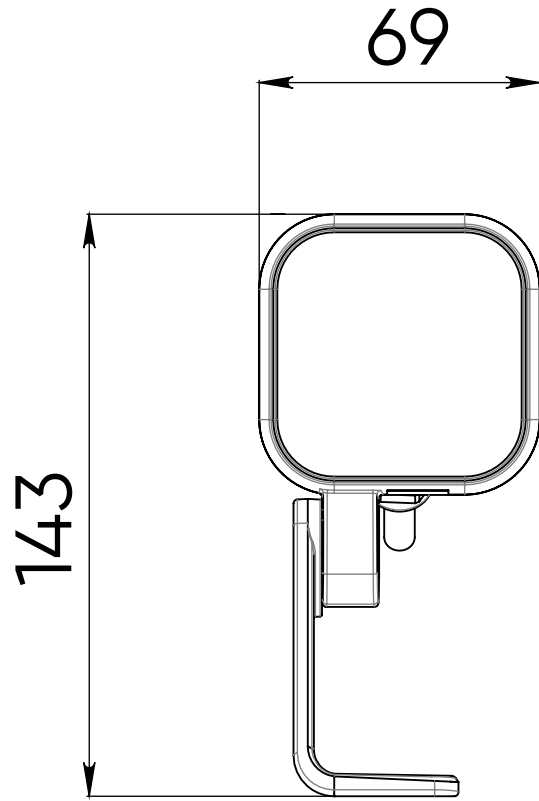

SPOT fullcolor TECHNICAL SPECIFICATION

I N T I L E D

Light color	fullcolor
Lumen output	up to 310 lm
Control	DMX-512 + RDM
Напряжение питания	230 V AC
Optics	15°, 30°, 40°, 120°, 15x60°
Protection class	IP66
Mechanical resistance	IK08
Operating temperature	-40°C ... +55°C
Lifespan	not less than 50 000 hours
Dimensions	97x70x90 mm – without bracket 143x69x110 mm – with bracket
Weight	0,6 kg
Materials	housing, bracket – die cast aluminum; diffusor – tempered glass
Contents of delivery	luminaire, passport, package

15°

30°

40°

15x60°

120°

COMPARISON BETWEEN DIFFERENT SERIES OF PRODUCTS

I N T I L E D

SPOT
30°

IntiSPOT
24°

KUB
30°

RAY
30°

COMPARISON BETWEEN DIFFERENT SERIES OF PRODUCTS. ILLUMINANCE

I N T I L E D

SPOT
30°

IntiSPOT
24°

KUB
30°

RAY
30°

SPOT fullcolor CONNECTIONS DIAGRAM

I N T I L E D

Wire color	Input/Output
brown	+ 24 V
white	- 24 V
green	Data+
yellow	Data-

more info