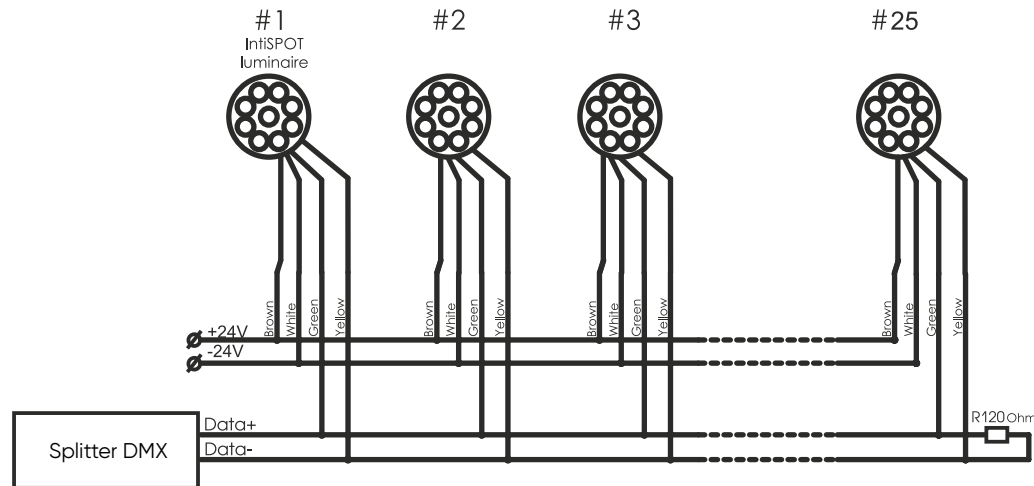

SPOT fullcolor TECHNICAL SPECIFICATION

I N T I L E D

Light color	fullcolor
Lumen output	up to 310 lm
Control	DMX-512 + RDM
Voltage	24 V DC
Optics	15°, 30°, 40°, 120°, 15x60°
Protection class	IP66
Mechanical resistance	IK08
Operating temperature	-40°C ... +55°C
Lifespan	not less than 50 000 hours
Dimensions	97x70x90 mm – without bracket 143x69x110 mm – with bracket
Weight	0,6 kg
Materials	housing, bracket – die cast aluminum; diffusor – tempered glass
Contents of delivery	luminaire, passport, package

15°

30°

40°

15x60°

120°

COMPARISON BETWEEN DIFFERENT SERIES OF PRODUCTS

I N T I L E D

SPOT
30°

IntiSPOT
24°

KUB
30°

RAY
30°

COMPARISON BETWEEN DIFFERENT SERIES OF PRODUCTS. ILLUMINANCE

I N T I L E D

SPOT
30°

IntiSPOT
24°

KUB
30°

RAY
30°

SPOT fullcolor CONNECTIONS DIAGRAM

I N T I L E D

Wire color Input/Output

brown + 24 V

white - 24 V

green Data+

yellow Data-