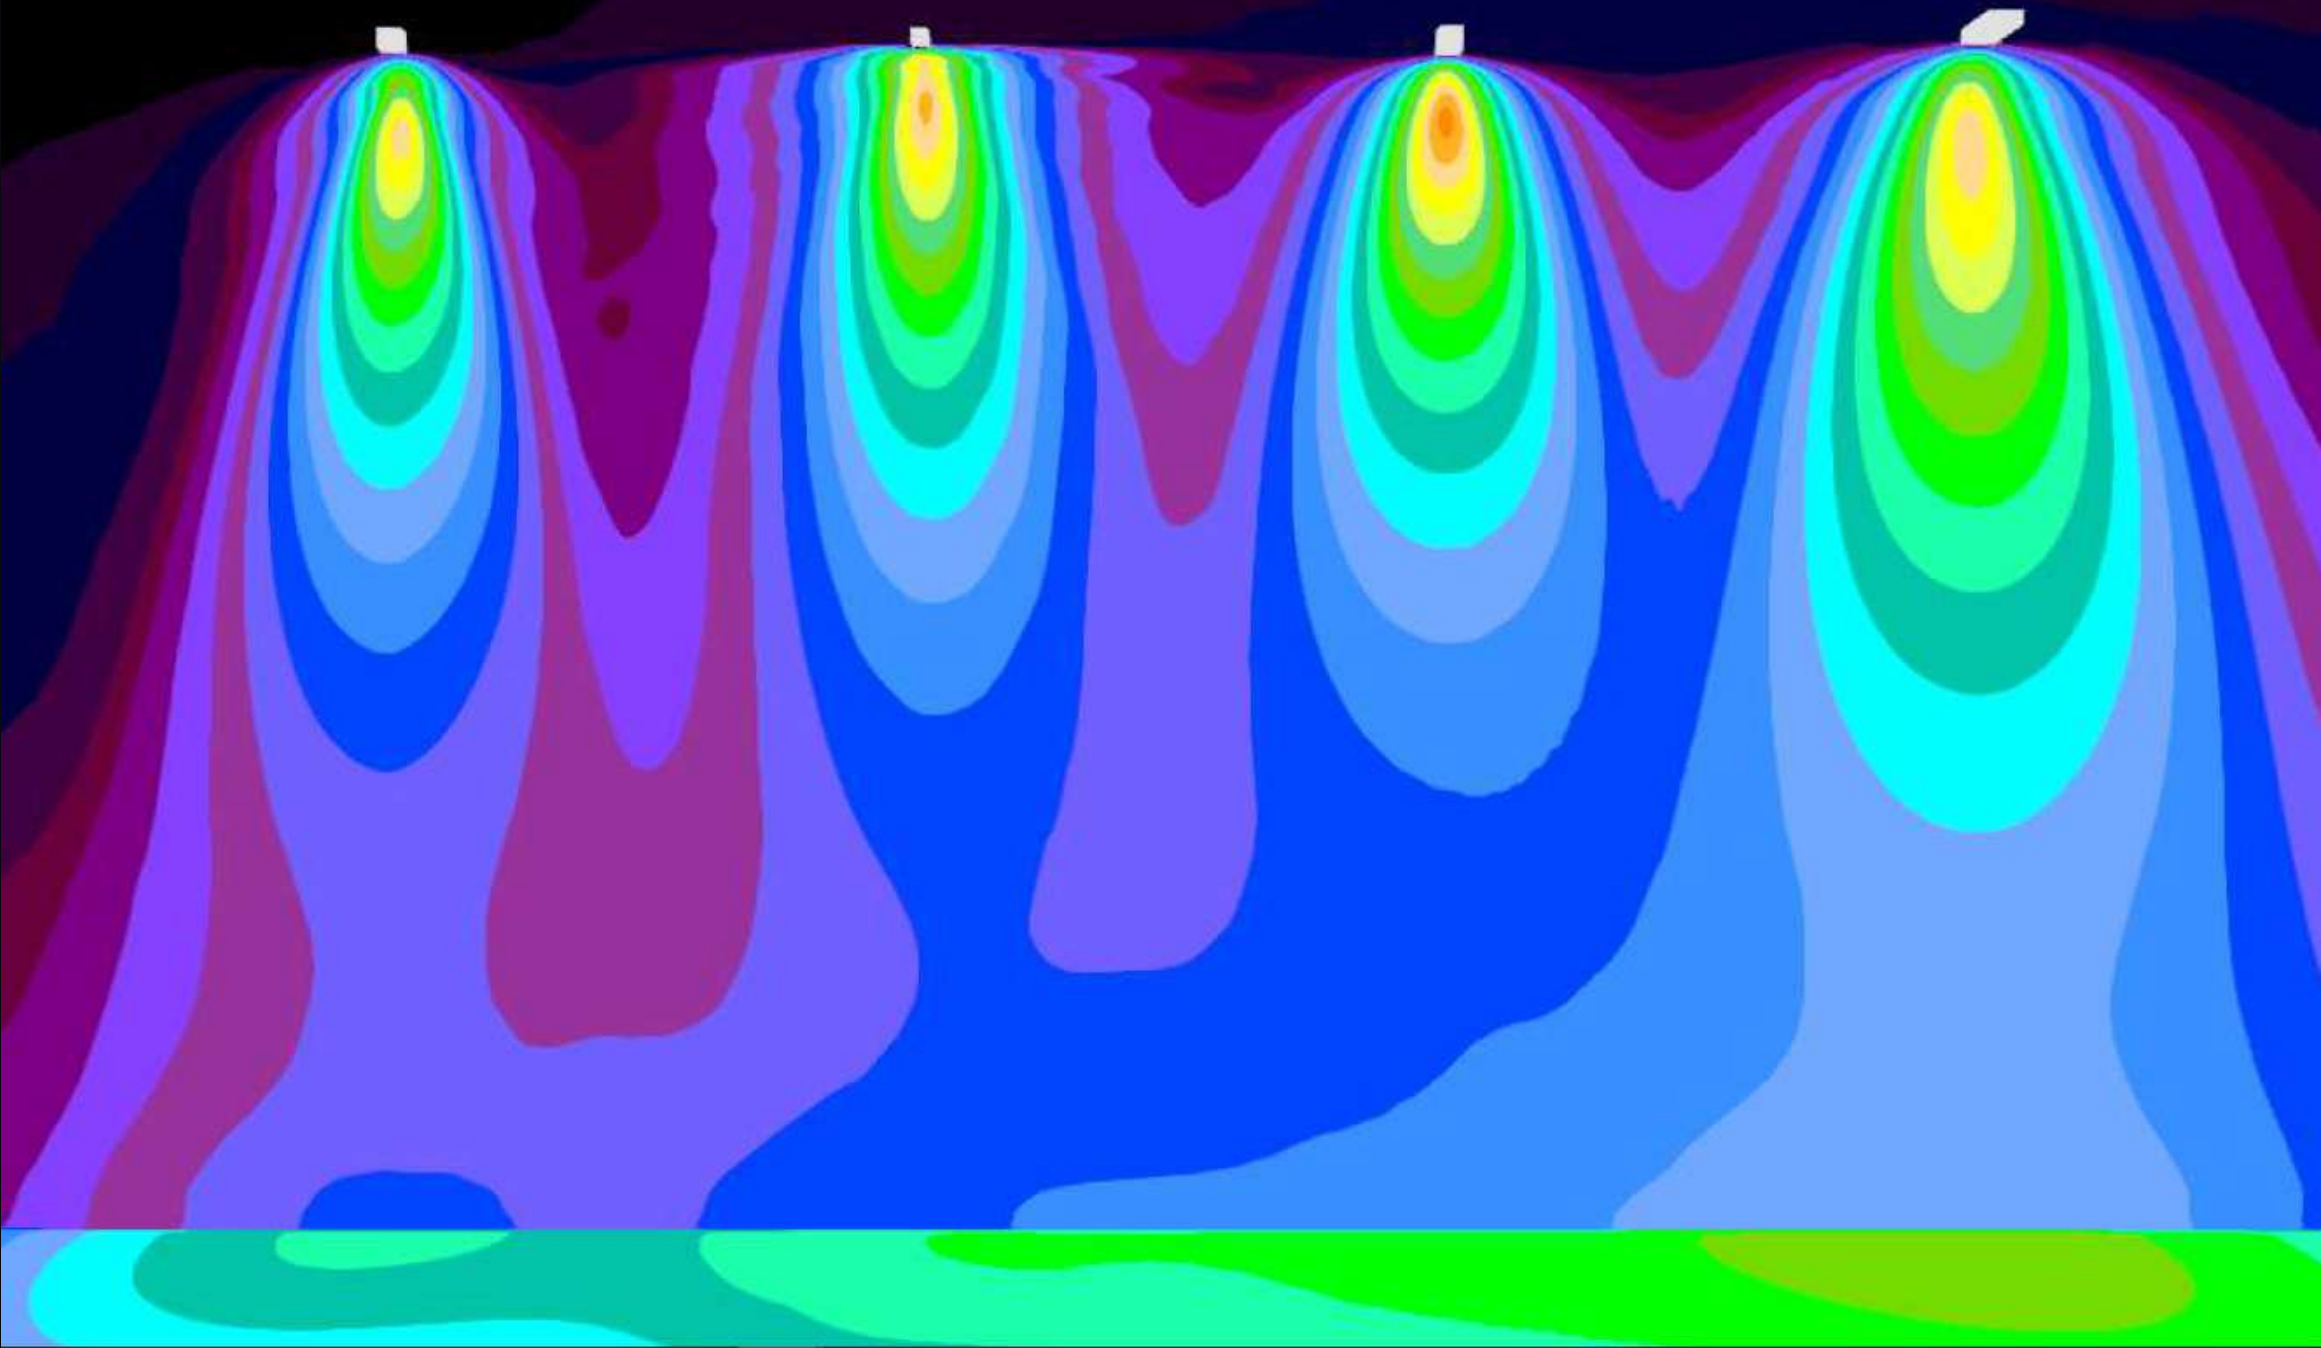

15°

30°

40°

15x60°

120°

COMPARISON BETWEEN DIFFERENT SERIES OF PRODUCTS

I N T I L E D

SPOT
30°

IntiSPOT
24°

KUB
30°

RAY
30°

COMPARISON BETWEEN DIFFERENT SERIES OF PRODUCTS. ILLUMINANCE

I N T I L E D

SPOT
30°

IntiSPOT
24°

KUB
30°

RAY
30°

SPOT fullcolor CONNECTIONS DIAGRAM

I N T I L E D

Wire color	Input/Output
brown	+ 24 V
white	- 24 V
green	Data+
yellow	Data-

more info