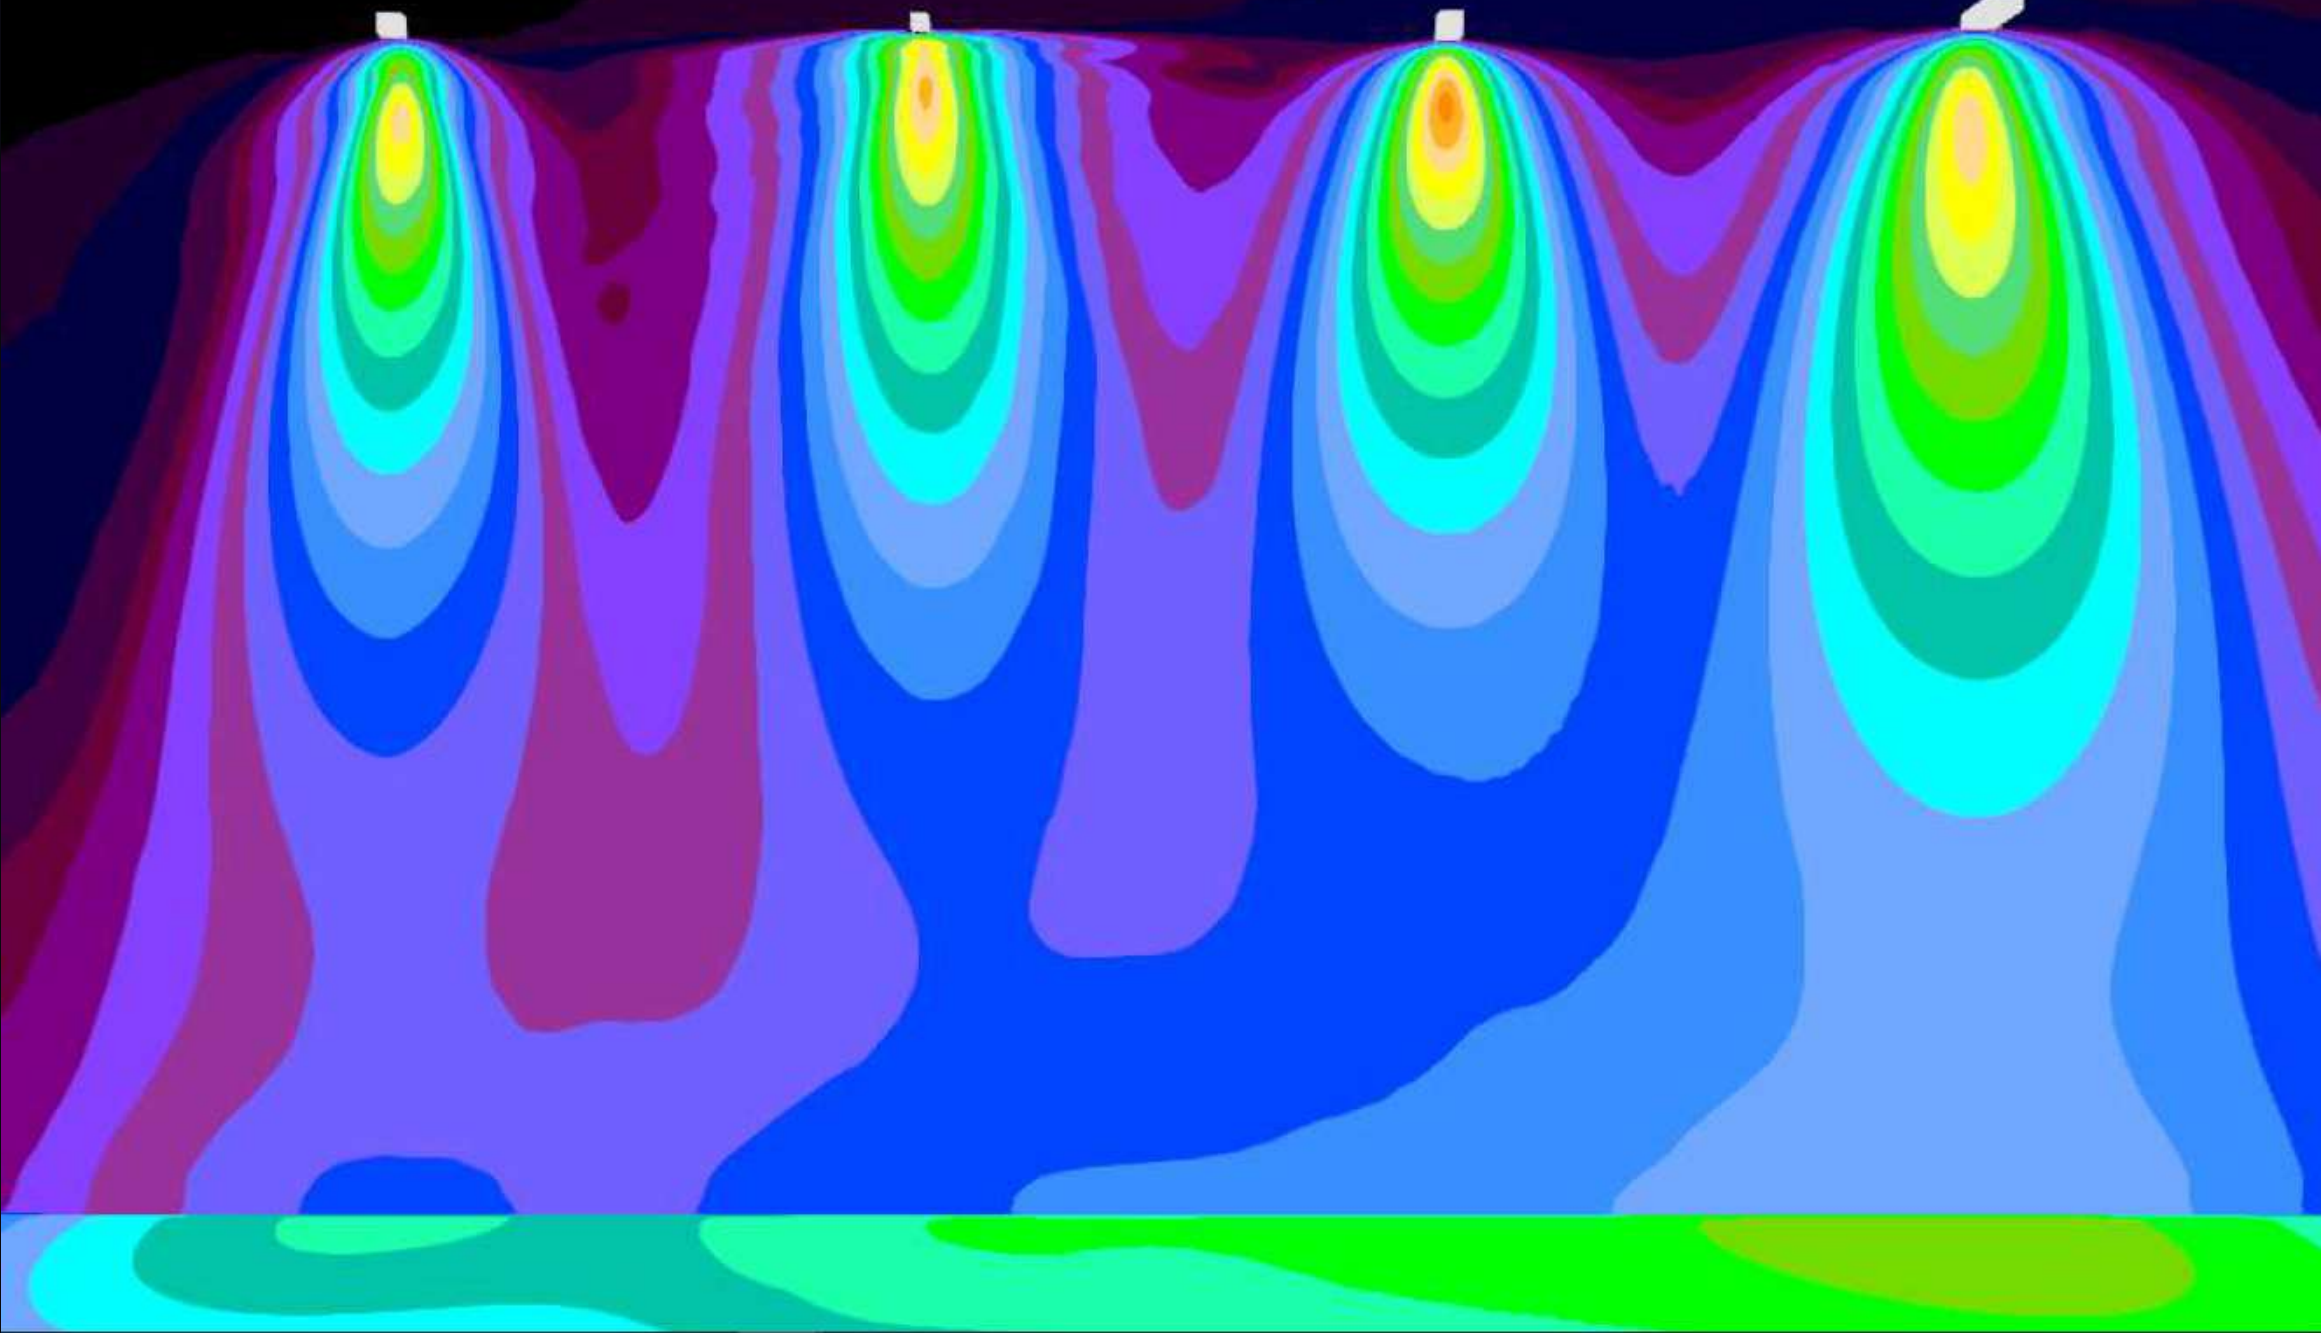

SPOT fullcolor TECHNICAL SPECIFICATION

I N T I L E D

Light color	fullcolor
Lumen output	up to 310 lm
Control	DMX-512 + RDM
Voltage	24 V DC
Optics	15°, 30°, 40°, 120°, 15x60°
Protection class	IP66
Mechanical resistance	IK08
Operating temperature	-40°C ... +55°C
Lifespan	not less than 50 000 hours
Dimensions	97x70x90 mm – without bracket 143x69x110 mm – with bracket
Weight	0,6 kg
Materials	housing, bracket – die cast aluminum; diffusor – tempered glass
Contents of delivery	luminaire, passport, package

IntiSPOT
24°

KUB
30°

RAY
30°

COMPARISON BETWEEN DIFFERENT SERIES OF PRODUCTS. ILLUMINANCE

I N T I L E D

SPOT
30°

IntiSPOT
24°

KUB
30°

RAY
30°

SPOT fullcolor CONNECTIONS DIAGRAM

I N T I L E D

Wire color Input/Output

brown + 24 V

white - 24 V

green Data+

yellow Data-