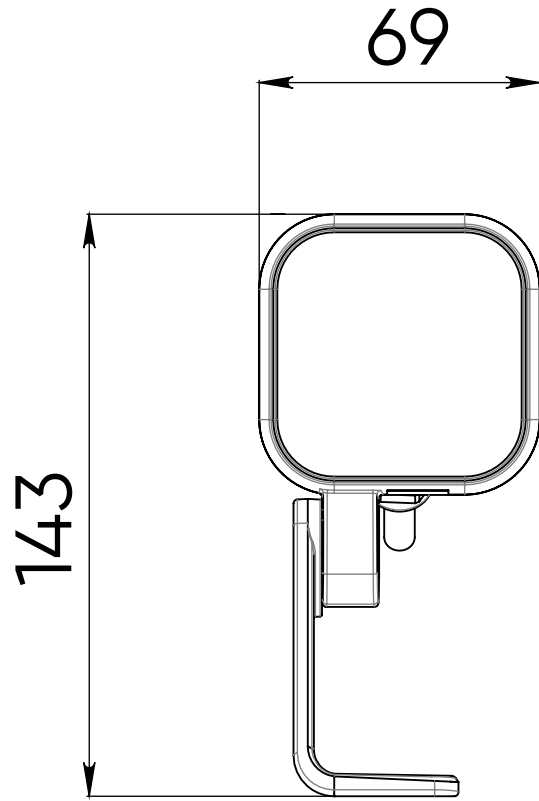

SPOT fullcolor TECHNICAL SPECIFICATION

I N T I L E D

Light color	fullcolor
Lumen output	up to 310 lm
Control	DMX-512 + RDM
Voltage	24 V DC
Optics	15°, 30°, 40°, 120°, 15x60°
Protection class	IP66
Mechanical resistance	IK08
Operating temperature	-40°C ... +55°C
Lifespan	not less than 50 000 hours
Dimensions	97x70x90 mm – without bracket 143x69x110 mm – with bracket
Weight	0,6 kg
Materials	housing, bracket – die cast aluminum; diffusor – tempered glass
Contents of delivery	luminaire, passport, package

15°

30°

40°

15x60°

120°

COMPARISON BETWEEN DIFFERENT SERIES OF PRODUCTS

I N T I L E D

SPOT
30°

IntiSPOT
24°

KUB
30°

RAY
30°

COMPARISON BETWEEN DIFFERENT SERIES OF PRODUCTS. ILLUMINANCE

I N T I L E D

SPOT
30°

IntiSPOT
24°

KUB
30°

RAY
30°

SPOT fullcolor CONNECTIONS DIAGRAM

I N T I L E D

Wire color Input/Output

brown + 24 V

white - 24 V

green Data+

yellow Data-