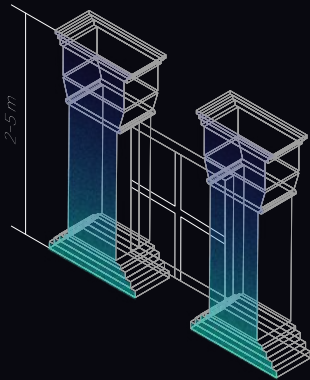

## ОСНОВНЫЕ ТЕХНИЧЕСКИЕ ХАРАКТЕРИСТИКИ

I N T I L E D

Light source	Osram (Germany), Seoul (Korea)
Light color	Full color (R+G+B+W65)
Optics	15°, 30°, 60°, 125°, 15x60°
Luminous flux	500 lm
Wattage	14 W
Voltage	24 V DC, 230 V AC
Protection class	IP66
Operating temperature	-40°C ... +45°C
Lifespan	not less than 50000 hours
Control	DMX/RDM
Dimensions	104x170x116 mm (with bracket)
Weight	1,3 kg
Mounting	on an adjustable bracket
Accessories	shield
Customization	diffuser glass, internal honeycomb lattice, control/power cables of any length up to 3 m, housing and accessories painting in any RAL color, production of customized accessories, IP68 connectors

# DIMENSIONAL DRAWING

I N T I L E D

Compact accent projector

high small architectural elements (pilasters, columns)

15°, 30°

small architectural elements (relief, mascarón)

60°, 125°

space between windows, 1-2 floors high

15x60°, 15°, 60°

landscape lighting

30°, 60°, 125°

30°, 15x60°

125°

60°, 125°

30°, 60°

 [intiled.com](https://intiled.com)