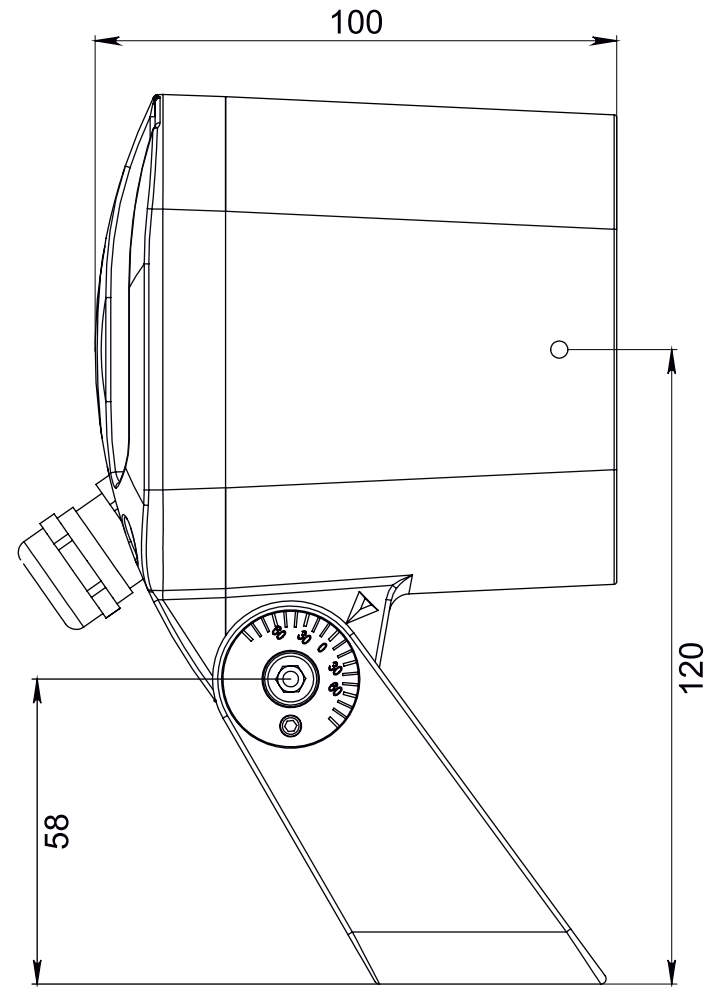

DIMENSIONAL DRAWING

I N T I L E D