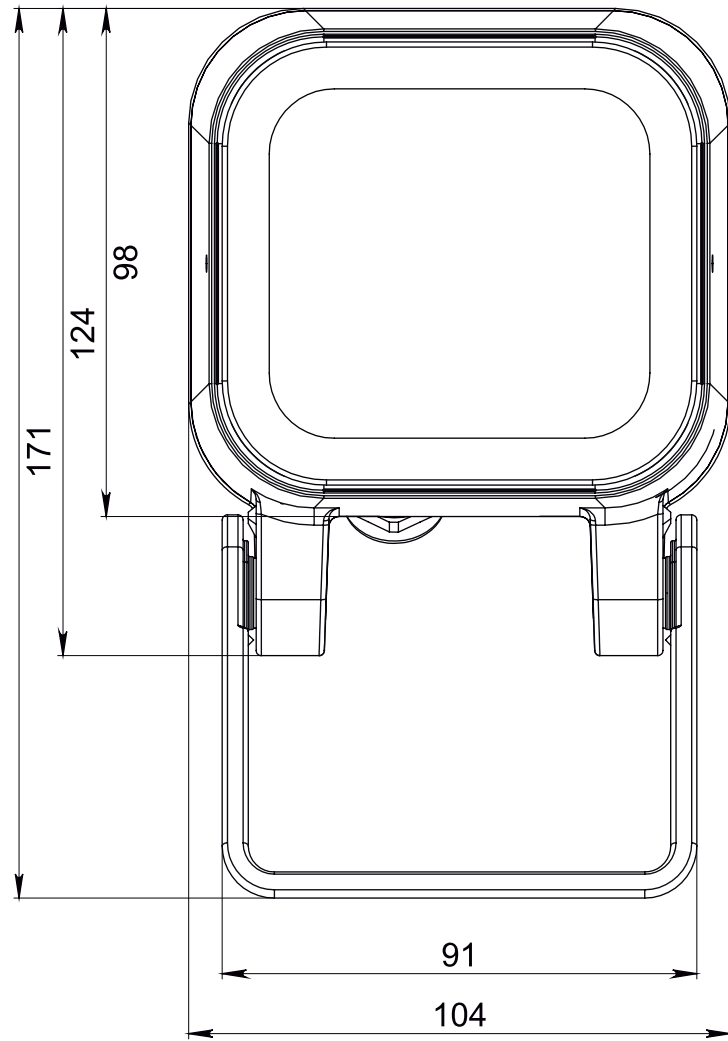

Advanced feedback control  
via DMX+RDM protocol

**Accessories**

- housing and accessories painting in any RAL color
- IP68 connectors
- cable lengths up to 3 meters
- shield

## ОСНОВНЫЕ ТЕХНИЧЕСКИЕ ХАРАКТЕРИСТИКИ

I N T I L E D

Light source	Osram (Germany), Seoul (Korea)
Light color	Full color (R+G+B+W65)
Optics	15°, 30°, 60°, 125°, 15x60°
Luminous flux	500 lm
Wattage	14 W
Voltage	24 V DC, 230 V AC
Protection class	IP66
Operating temperature	-40°C ... +45°C
Lifespan	not less than 50000 hours
Control	DMX/RDM
Dimensions	104x170x116 mm (with bracket)
Weight	1,3 kg
Mounting	on an adjustable bracket
Accessories	shield
Customization	diffuser glass, internal honeycomb lattice, control/power cables of any length up to 3 m, housing and accessories painting in any RAL color, production of customized accessories, IP68 connectors

# DIMENSIONAL DRAWING

I N T I L E D

Compact accent projector

high small architectural elements (pilasters, columns)

15°, 30°

small architectural elements (relief, mascarón)

60°, 125°

space between windows, 1-2 floors high

15x60°, 15°, 60°

landscape lighting

30°, 60°, 125°

30°, 15x60°

125°

60°, 125°

30°, 60°

 [intiled.com](https://intiled.com)